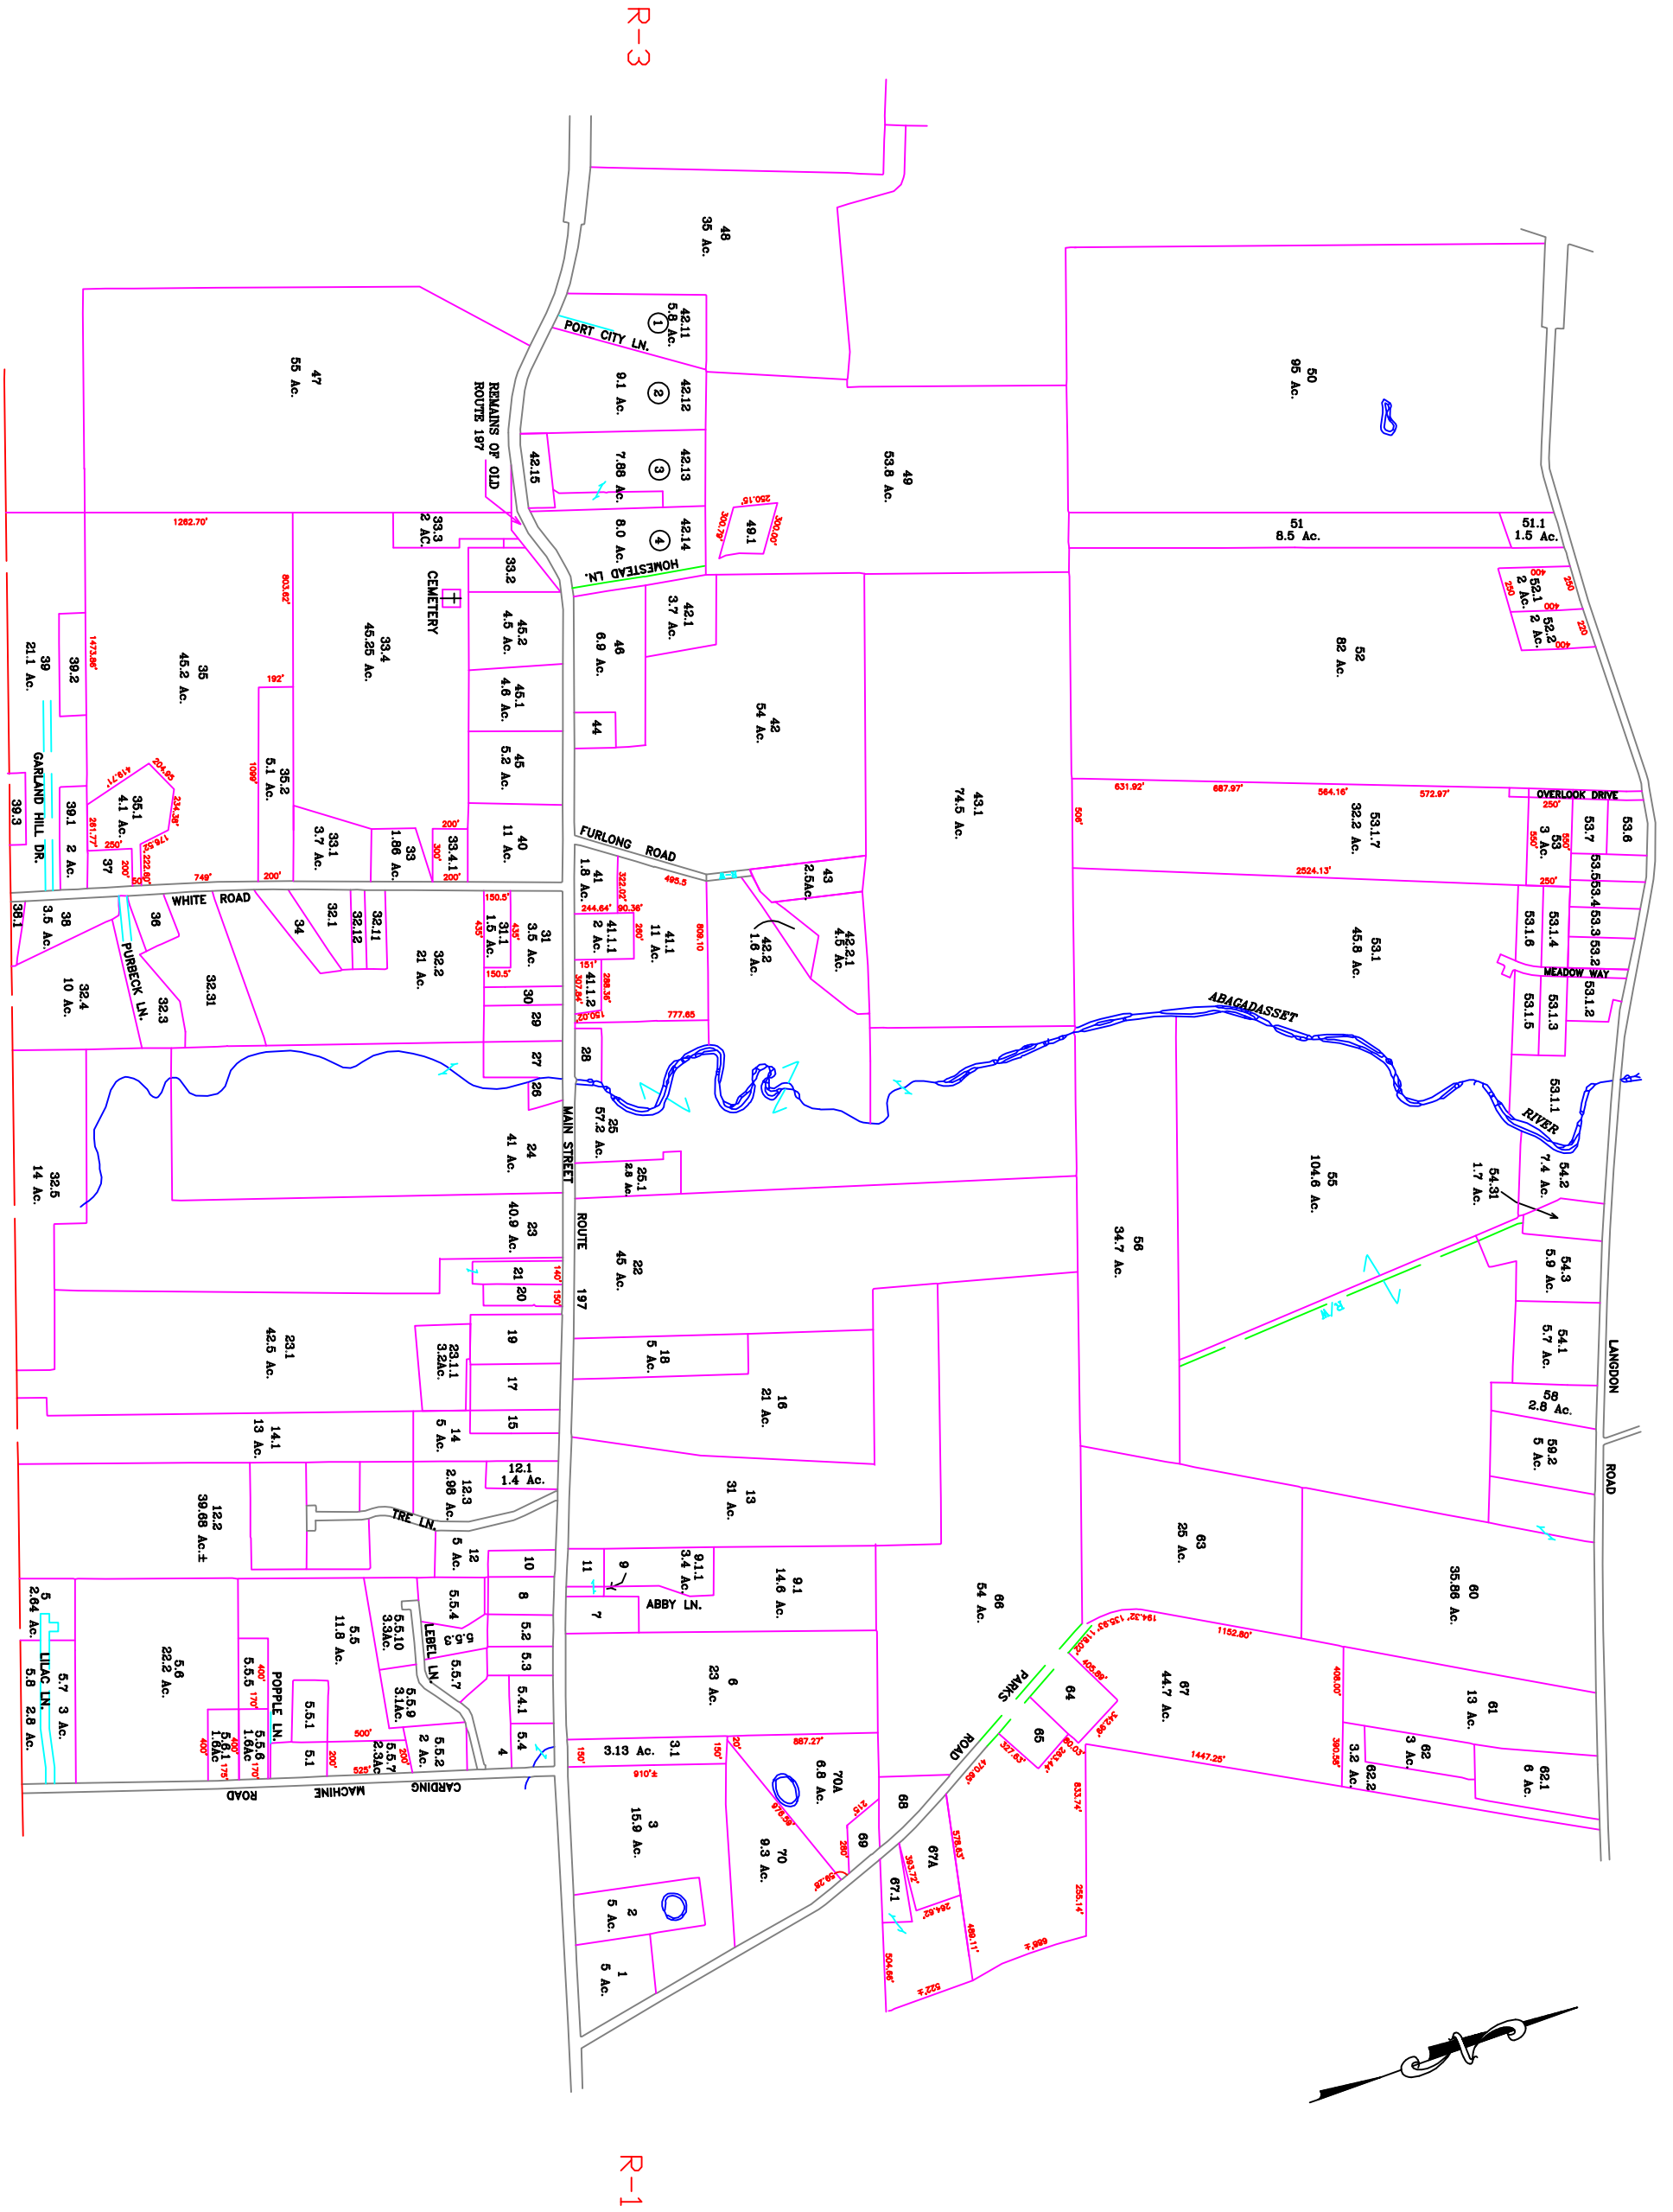

BOWDOINHAM

R-5

R-3

R-1

R-2

PREPARED BY

DIRIGO SURVEYING
 Winthrop, Maine 923-3443

LEGEND

ADJACENT SHEET NO.	12
COMMON OWNERSHIP	OR
DEVELOPMENT LOT NO.	⊙
SCALED DIMENSION	+

PROPERTY MAP
RICHMOND
 MAINE