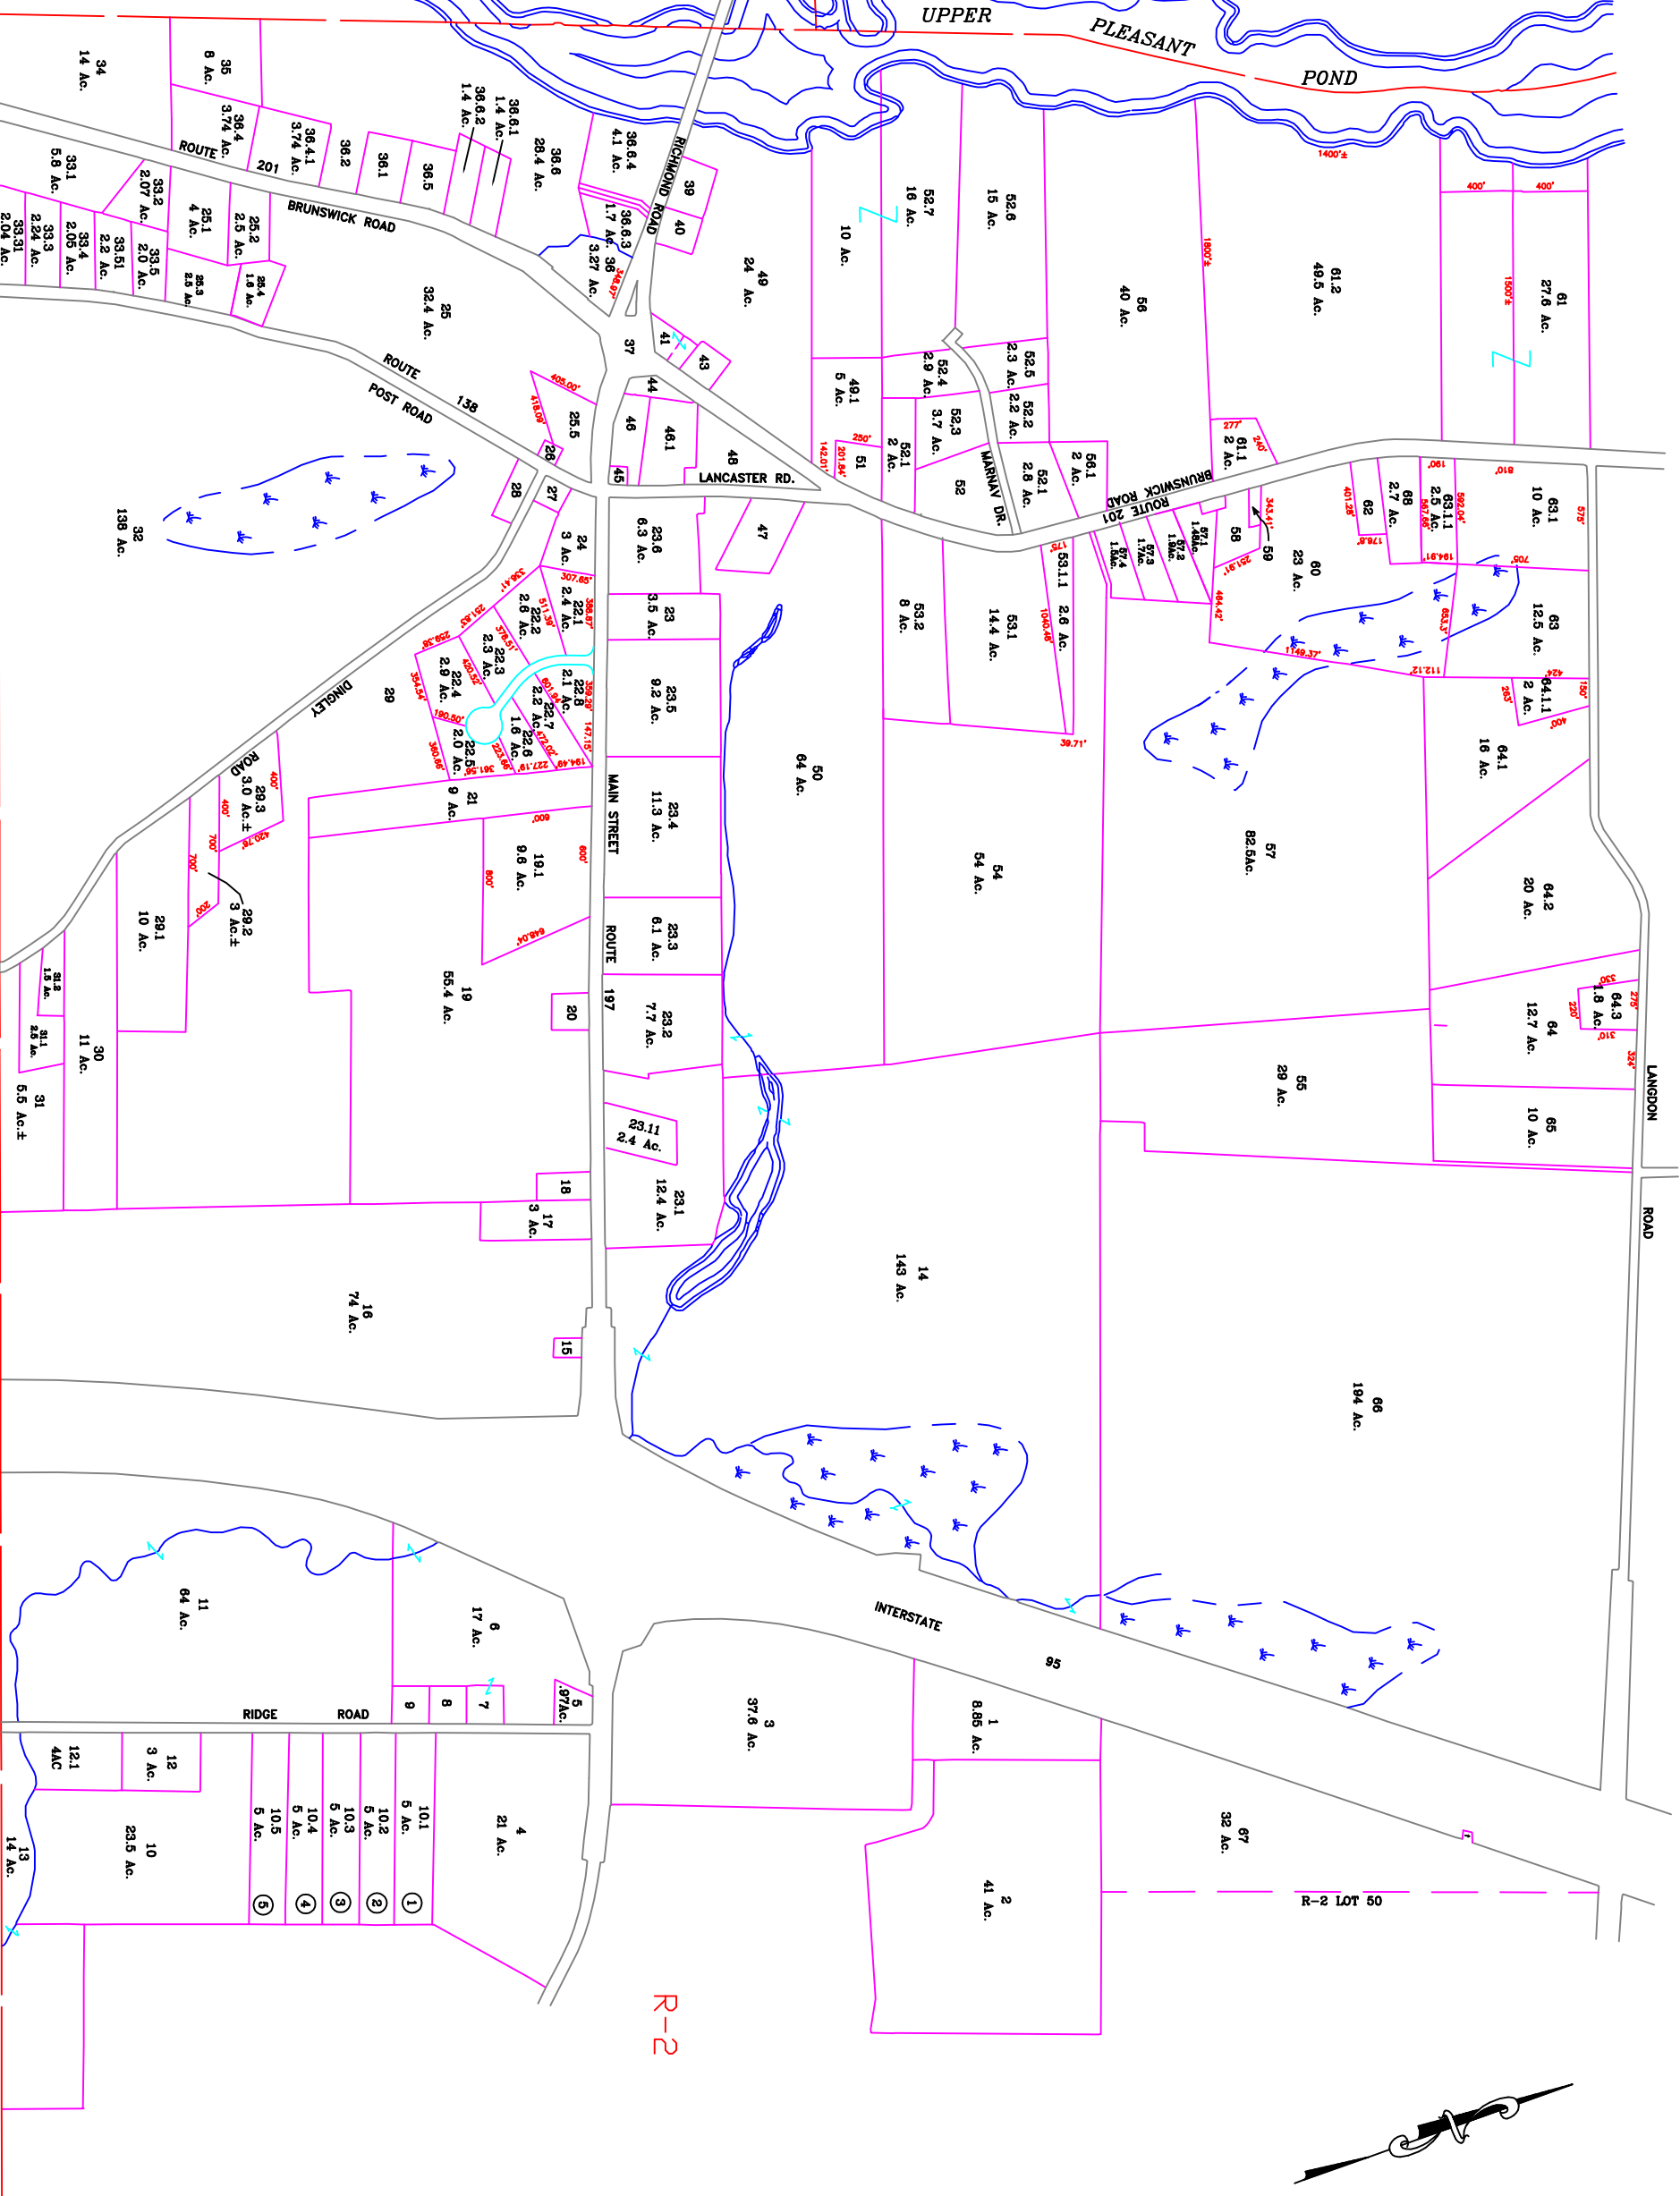

BOWDOIN

LITCHFIELD

UPPER PLEASANT POND

BOWDOINHAM

R-4

R-2

NO PARCELS: 17, 38

PREPARED BY  
  
**DIRIGO SURVEYING**  
 Winthrop, Maine 923-3443

**LEGEND**  
 ADJACENT SHEET NO. 12  
 COMMON OWNERSHIP OR  
 DEVELOPMENT LOT NO. +  
 SCALED DIMENSION

PROPERTY MAP  
**RICHMOND**  
 MAINE

R-3