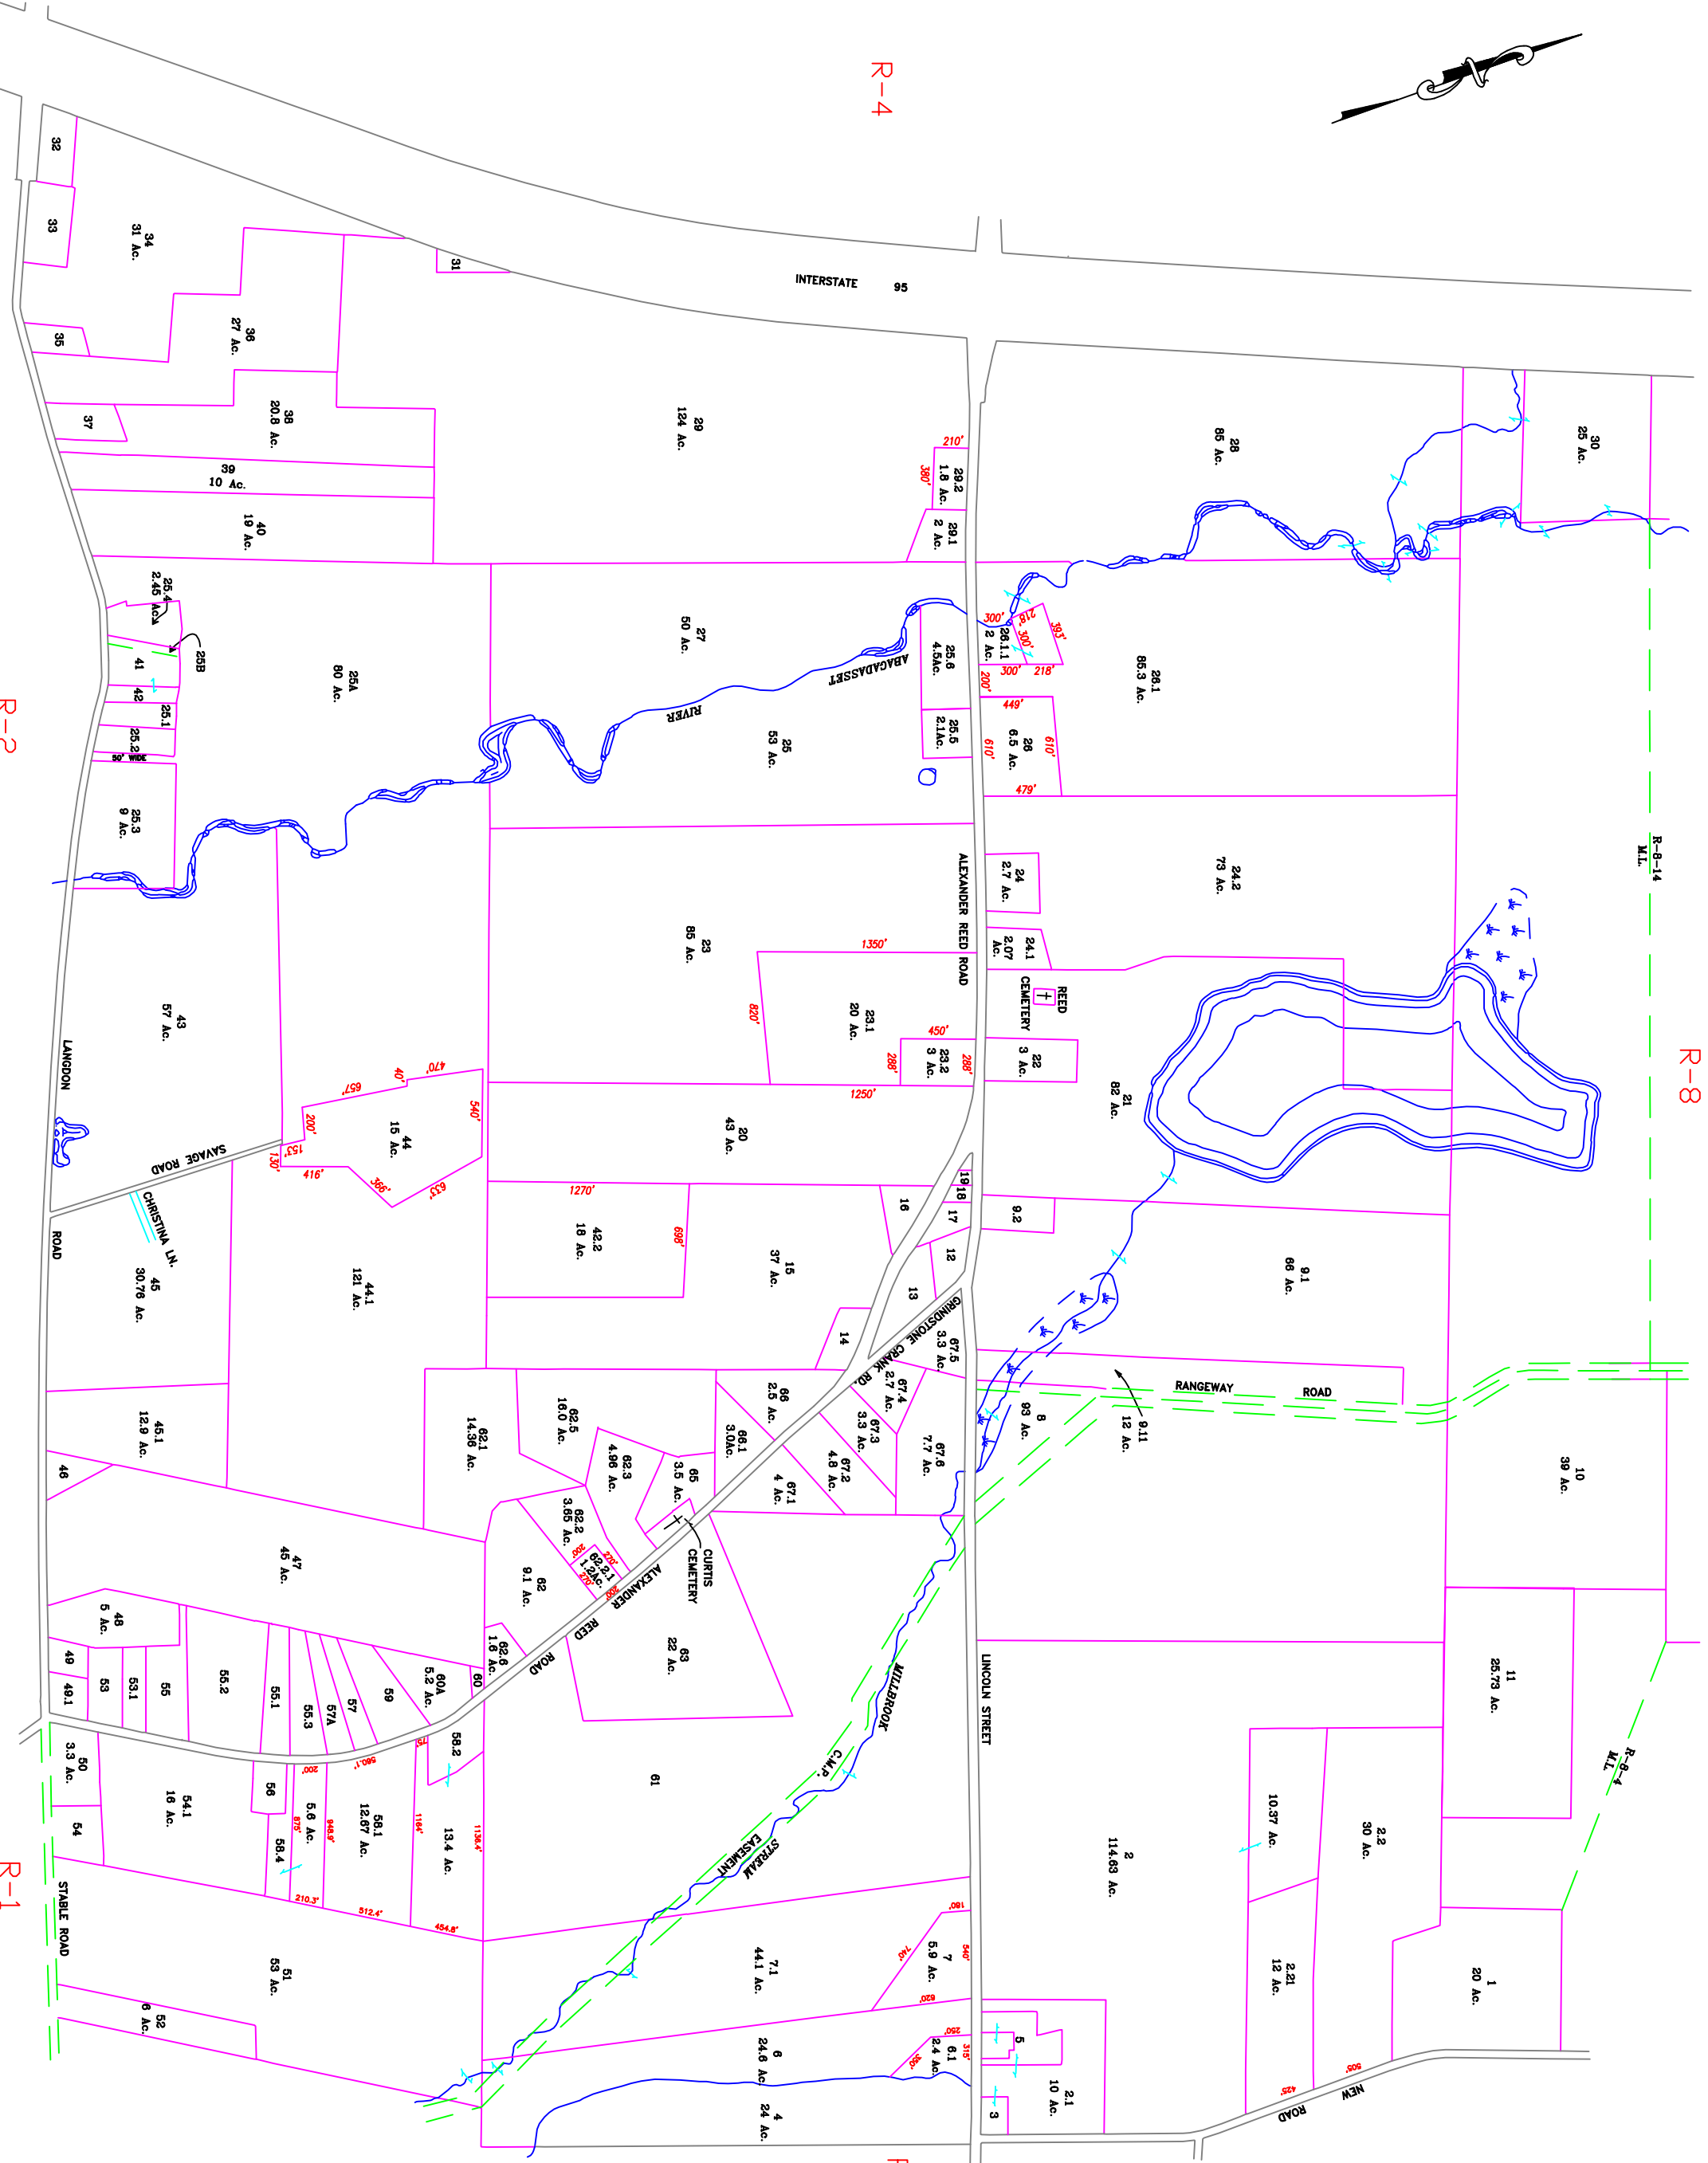

R-4

INTERSTATE 95

R-8-14
M.L.

R-8

R-8-4
M.L.

R-6

R-2

R-1

NO PARCEL 64

PREPARED BY

DIRIGO SURVEYING
Winthrop, Maine 923-3443

LEGEND

- ADJACENT SHEET NO. 12
- COMMON OWNERSHIP OR
- DEVELOPMENT LOT NO. ⊕
- SCALED DIMENSION +

PROPERTY MAP
RICHMOND
MAINE

R-5