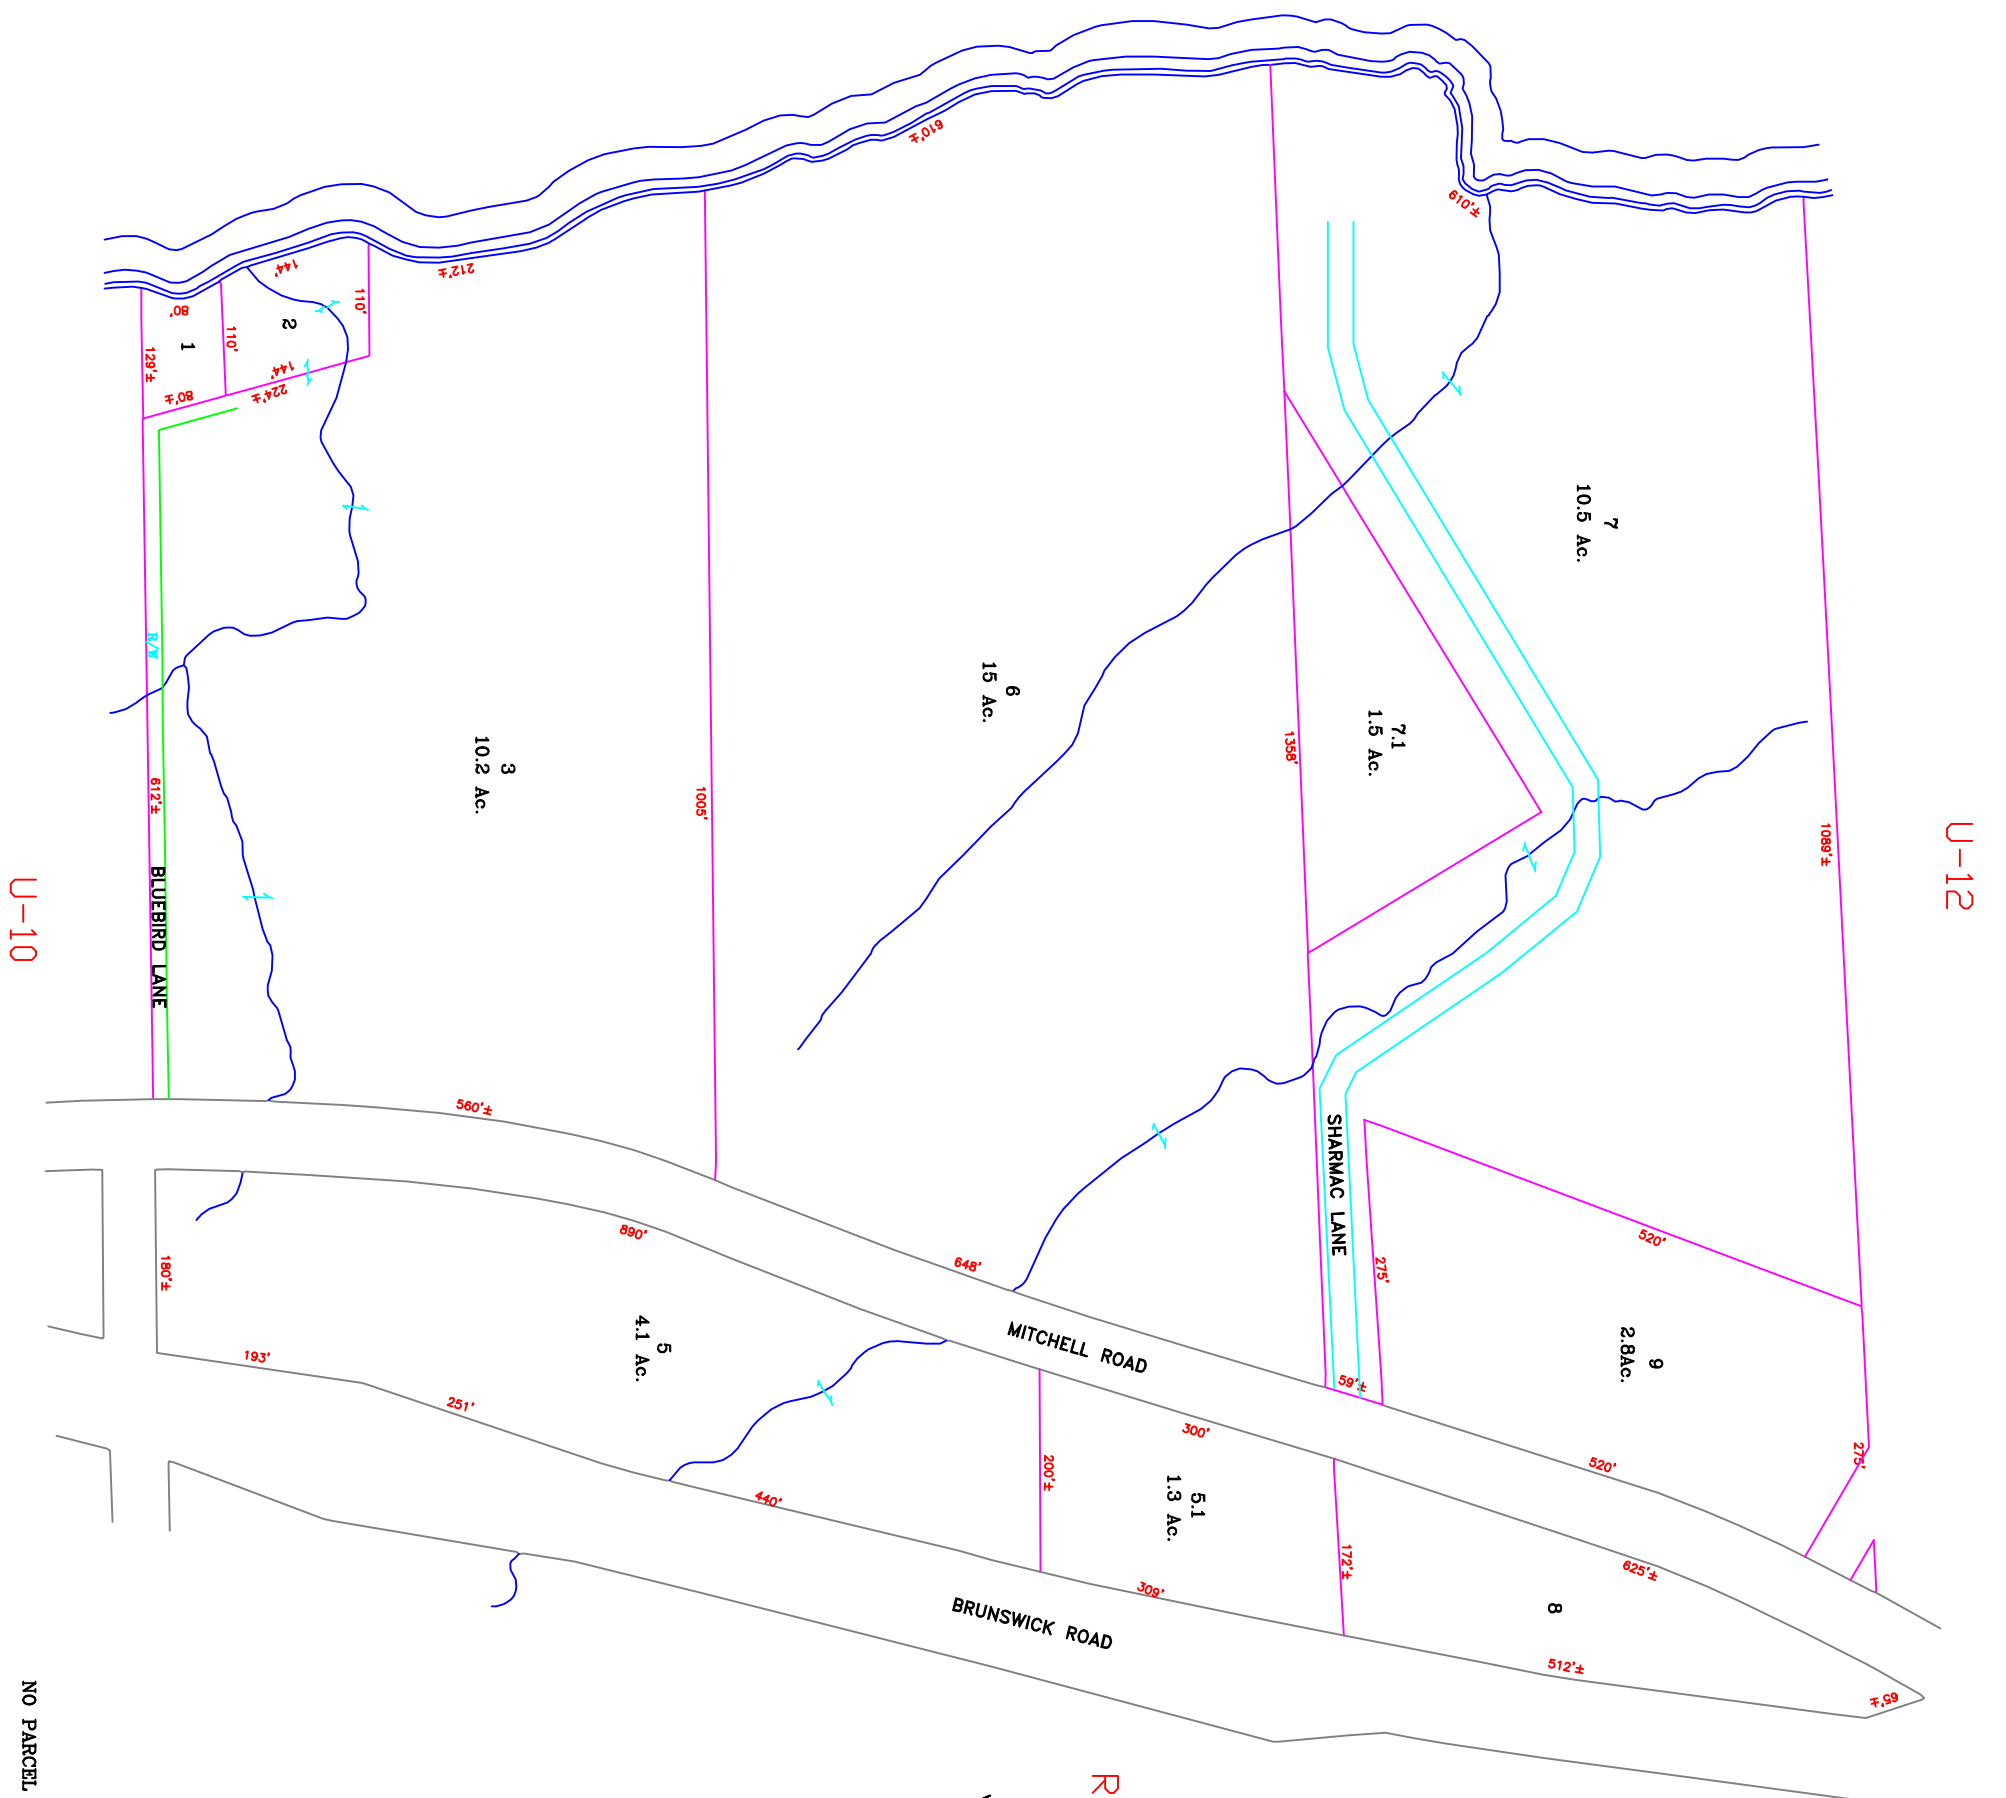

LITCHFIELD

UPPER  
PLEASANT  
POND

U-12

U-10

NO PARCEL 4

R-4

U-11

PREPARED BY  

**DIRIGO SURVEYING**  
 Winthrop, Maine 923-3443

**LEGEND**

ADJACENT SHEET NO.	12
COMMON OWNERSHIP	OR ✓
DEVELOPMENT LOT NO.	⊙
SCALED DIMENSION	±

PROPERTY MAP  
**RICHMOND**  
 MAINE