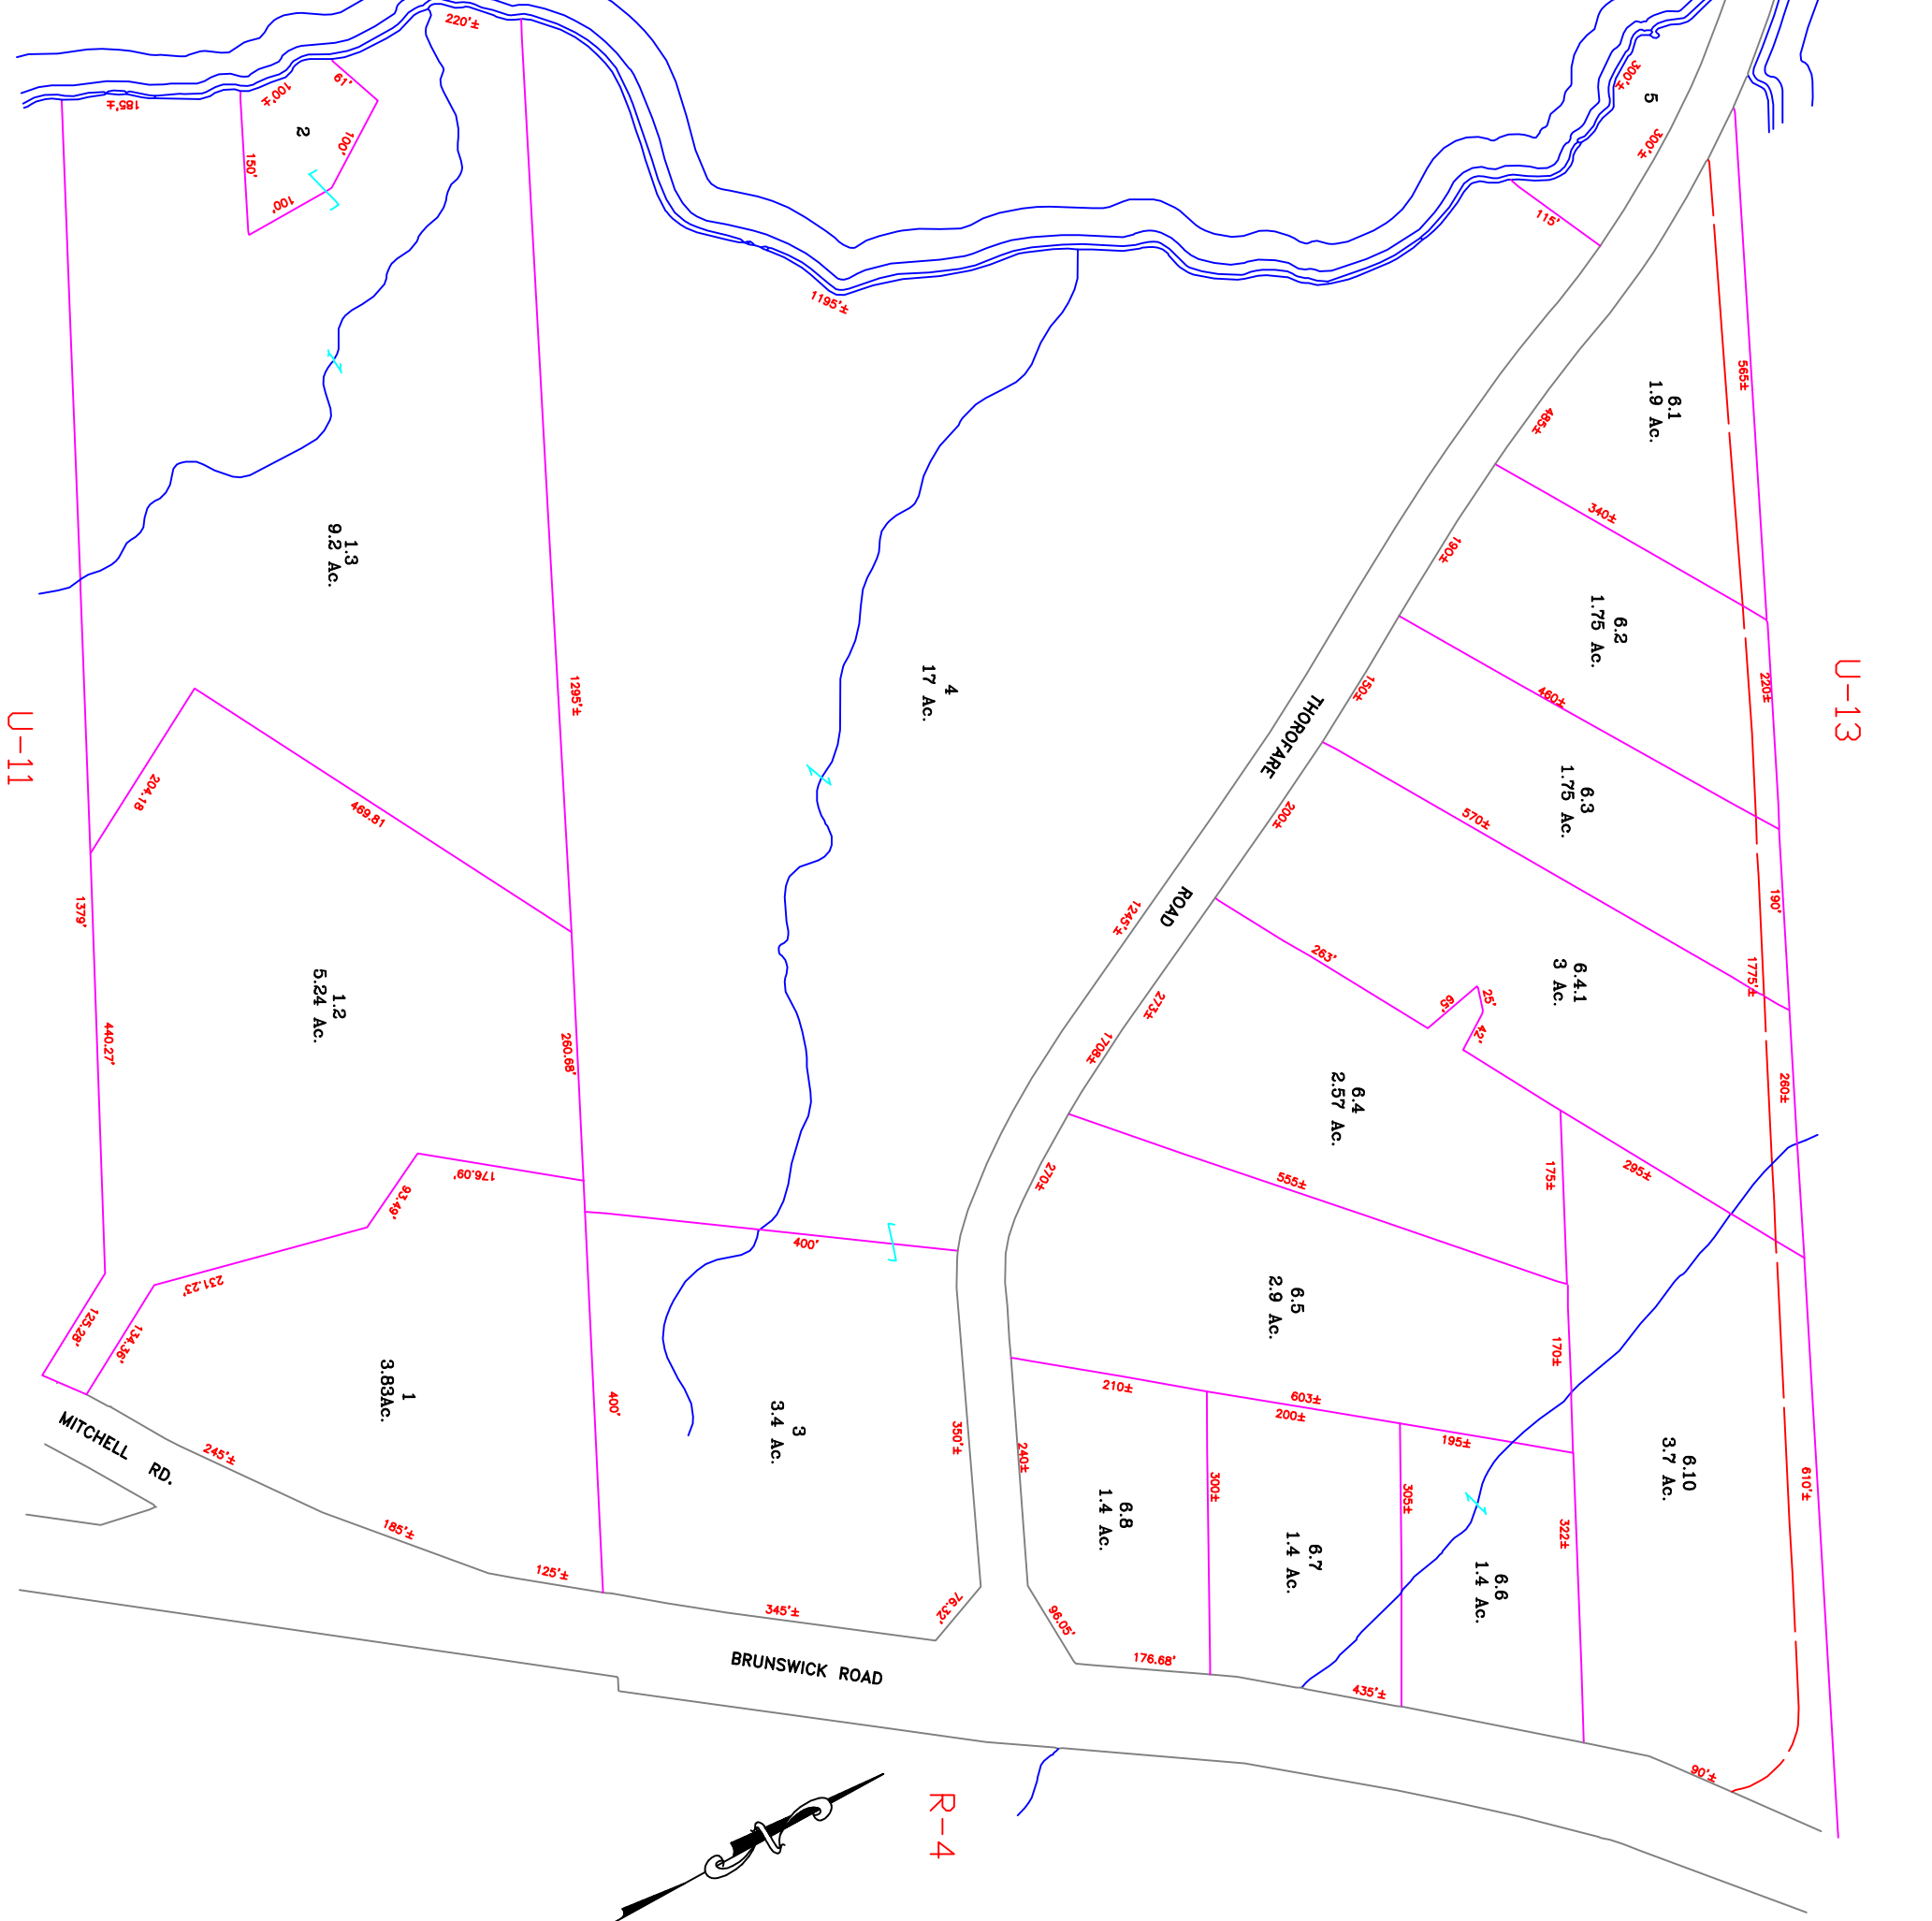

LITCHFIELD

UPPER PLEASANT POND

U-11

U-13

R-4

PREPARED BY  
  
**DIRIGO SURVEYING**  
 Winthrop, Maine 923-3443

**LEGEND**

ADJACENT SHEET NO.	12
COMMON OWNERSHIP	OR ✓
DEVELOPMENT LOT NO.	⊙
SCALED DIMENSION	±

PROPERTY MAP  
**RICHMOND**  
 MAINE

U-12