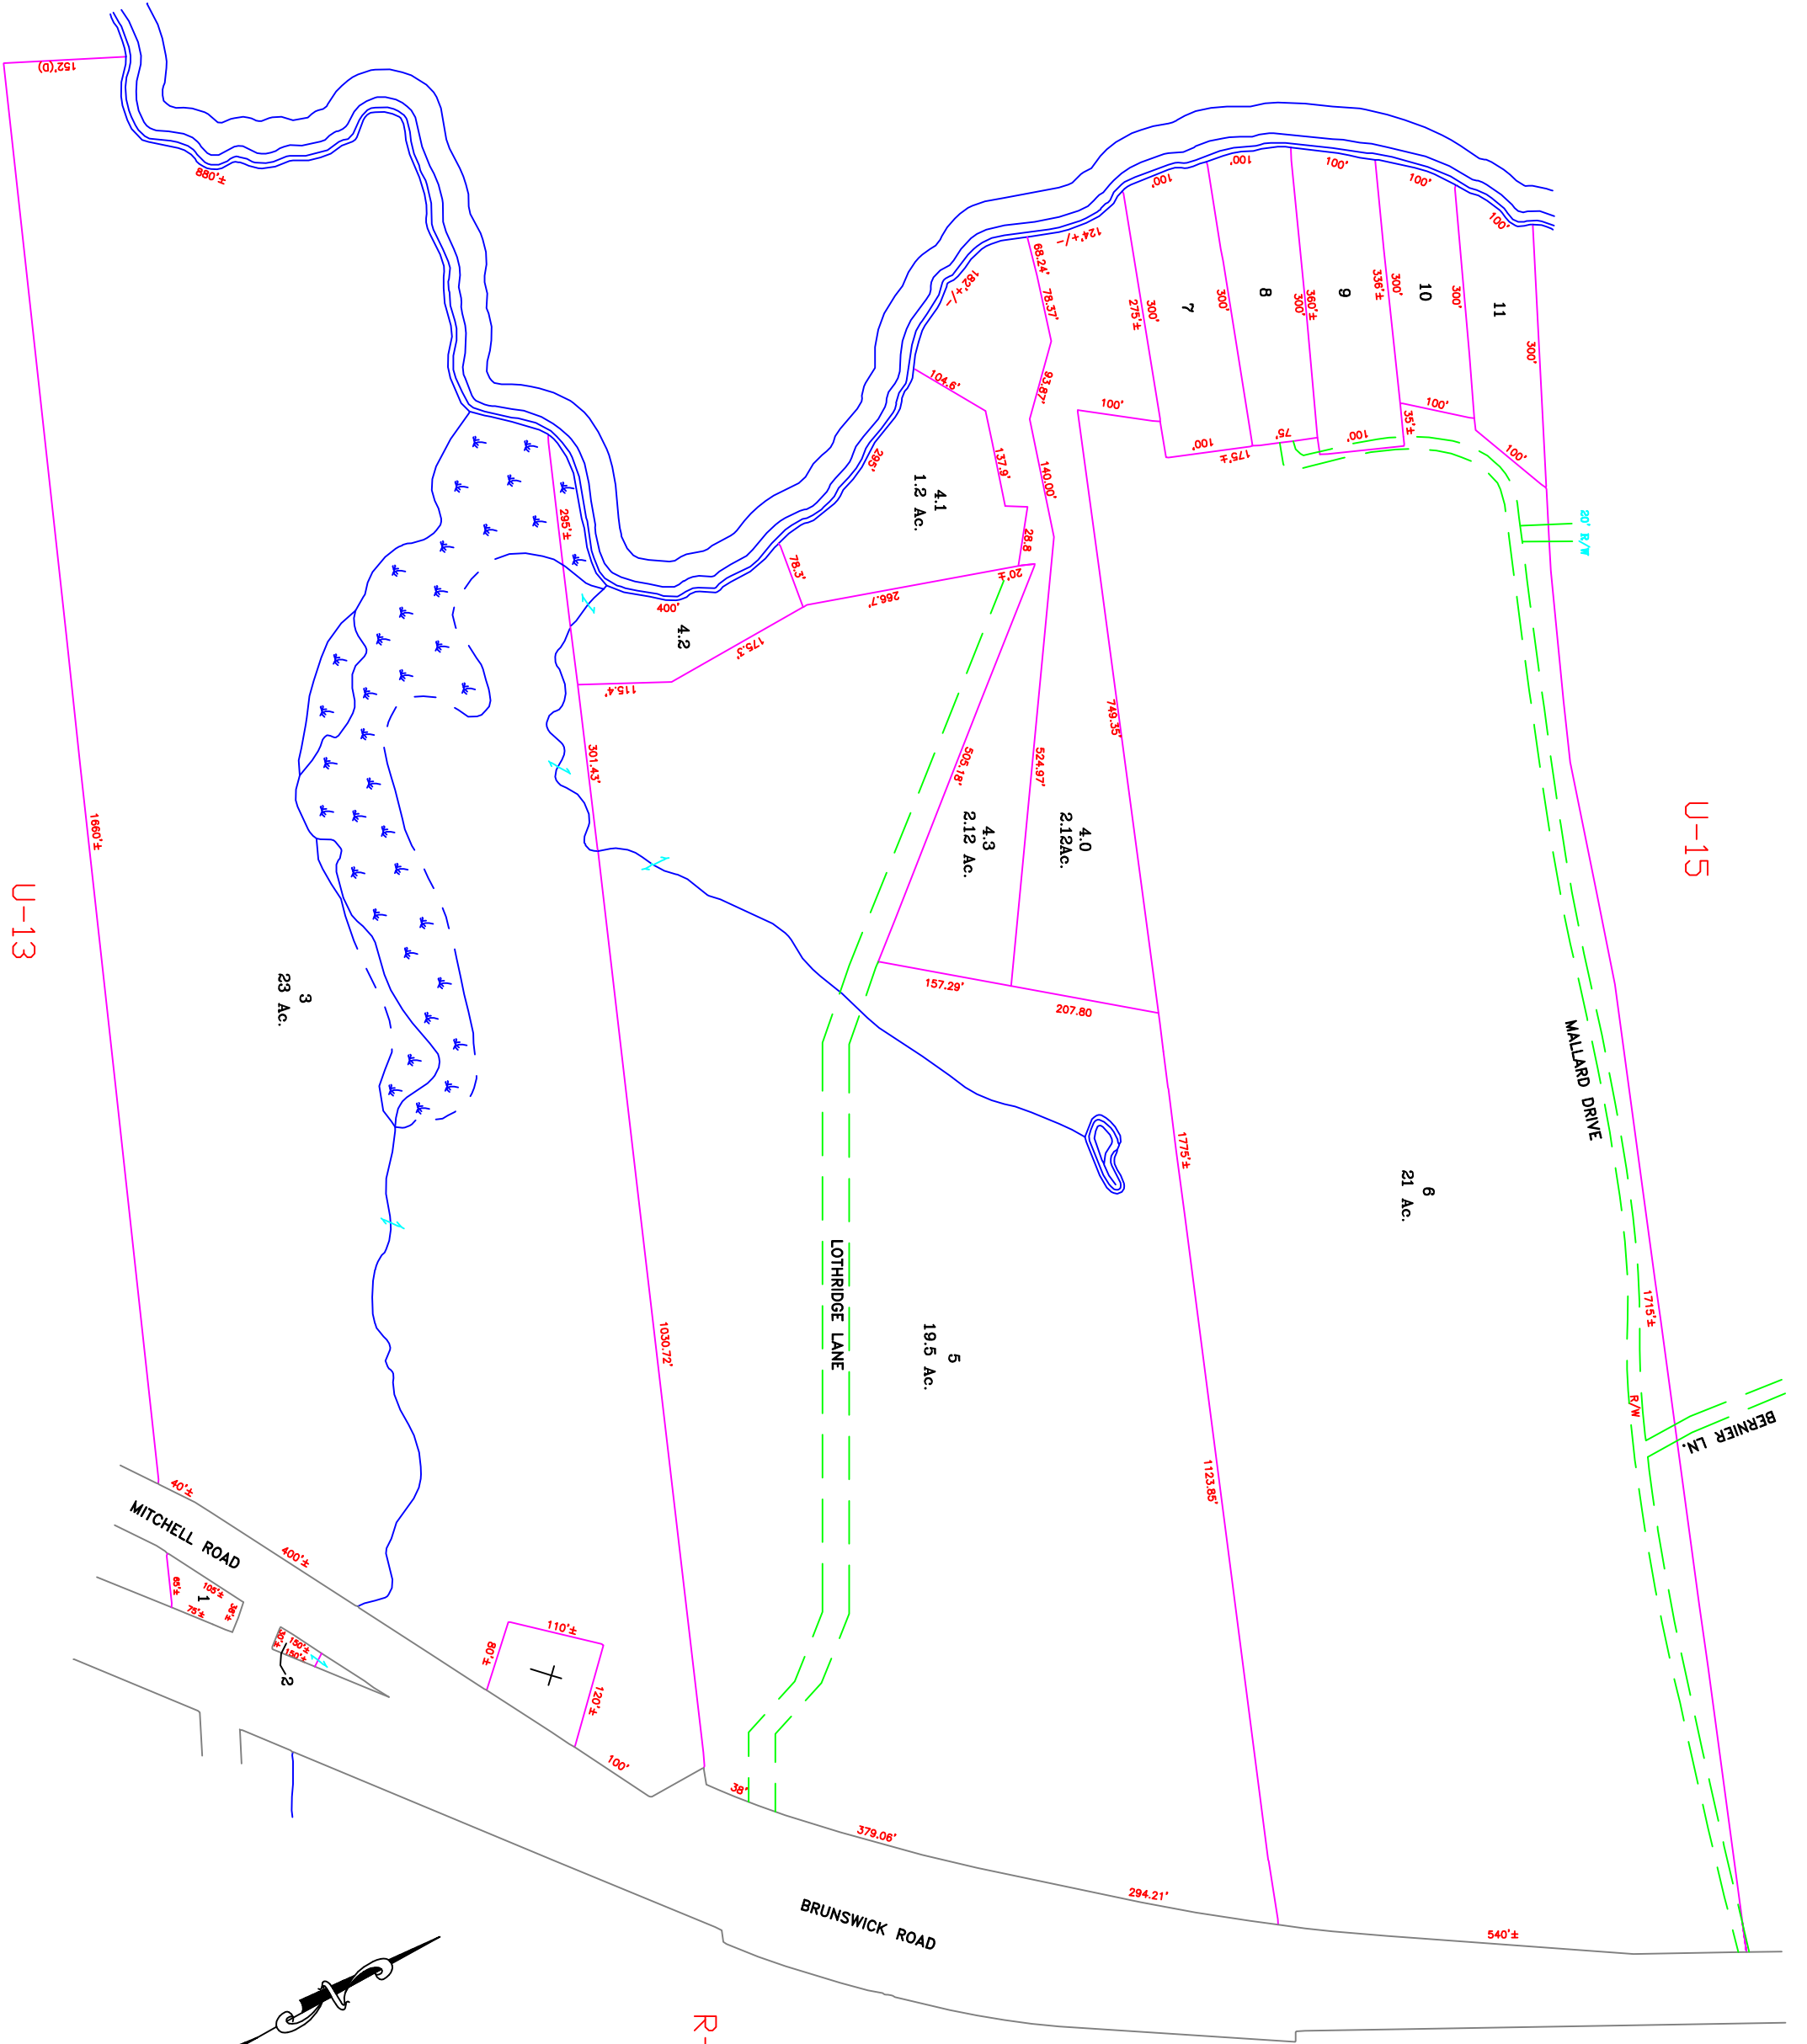

LITCHFIELD

PLEASANT

POND

U-15

U-13

R-9

PREPARED BY

DIRIGO SURVEYING
 Winthrop, Maine 923-3443

LEGEND

- ADJACENT SHEET NO. 12
- COMMON OWNERSHIP 10R ✓
- DEVELOPMENT LOT NO. ②
- SCALED DIMENSION ±

PROPERTY MAP

RICHMOND
 MAINE

GRAPHIC SCALE

U-14