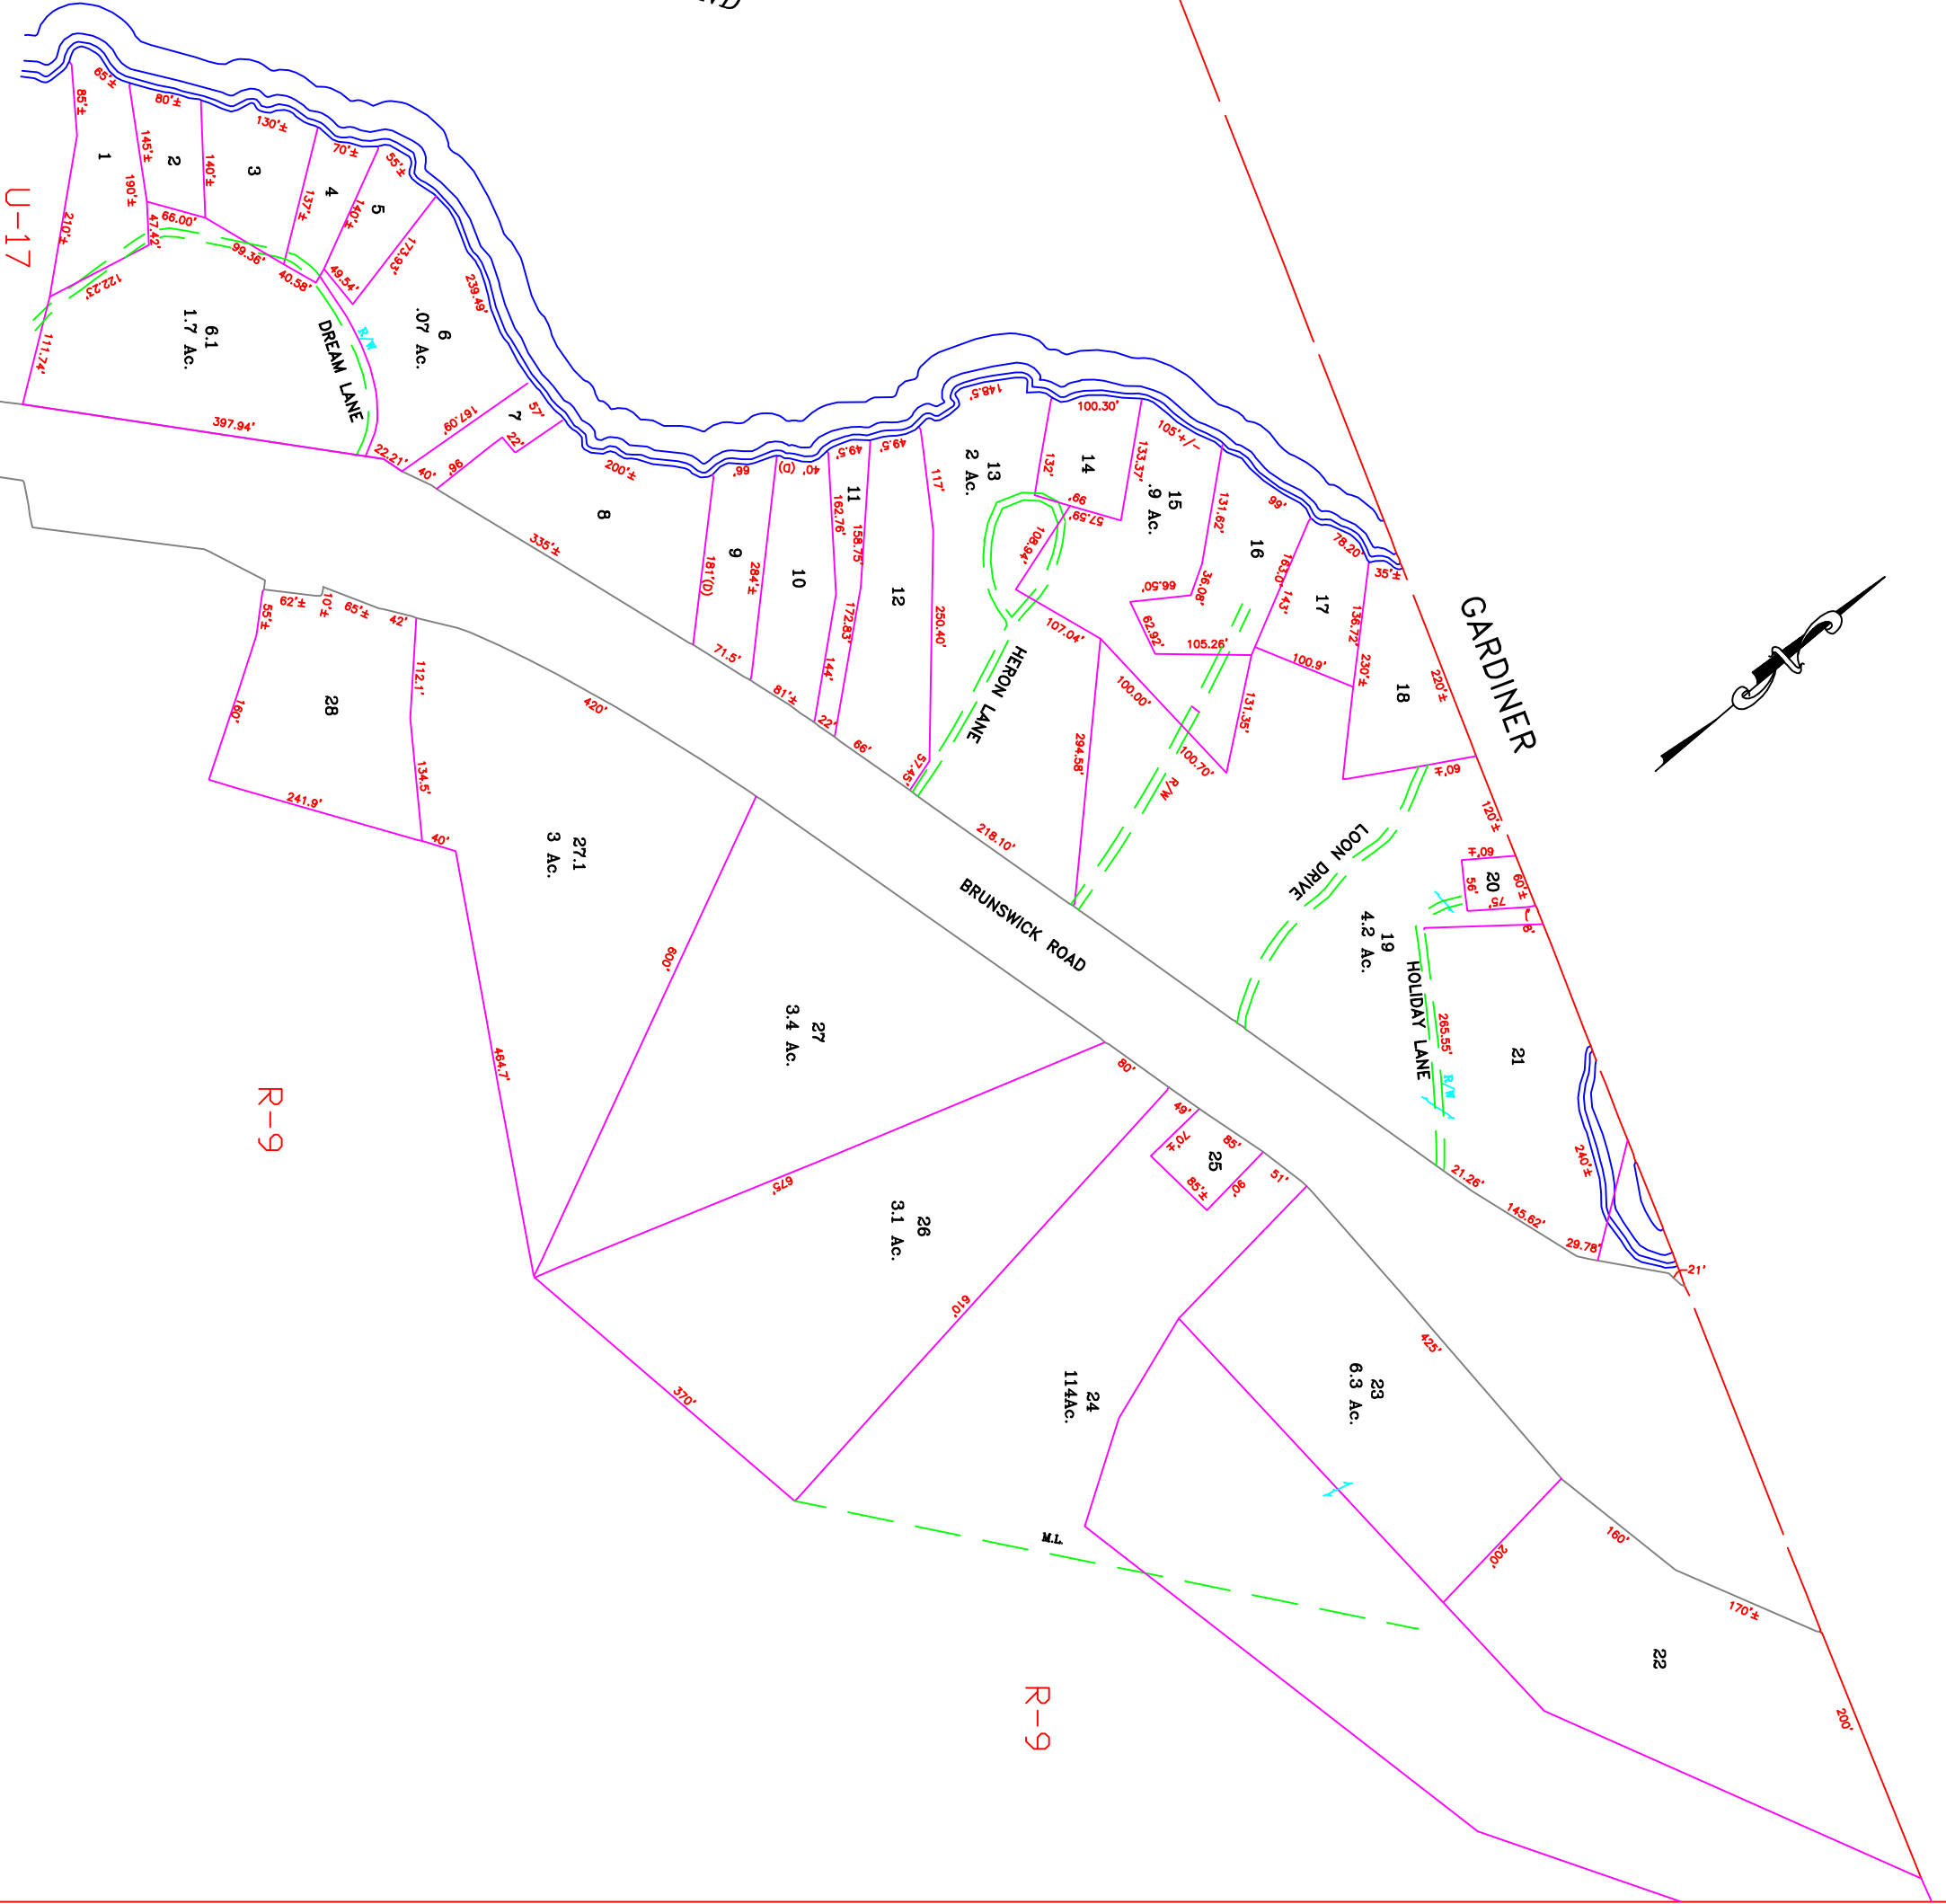

LITCHFIELD

PLEASANT POND

U-17

R-9

R-9

U-18

PREPARED BY  
  
**DIRIGO SURVEYING**  
 Winthrop, Maine 923-3443

**LEGEND**

ADJACENT SHEET NO.	12
COMMON OWNERSHIP	OR ✓
DEVELOPMENT LOT NO.	+
SCALED DIMENSION	

PROPERTY MAP  
**RICHMOND**  
 MAINE