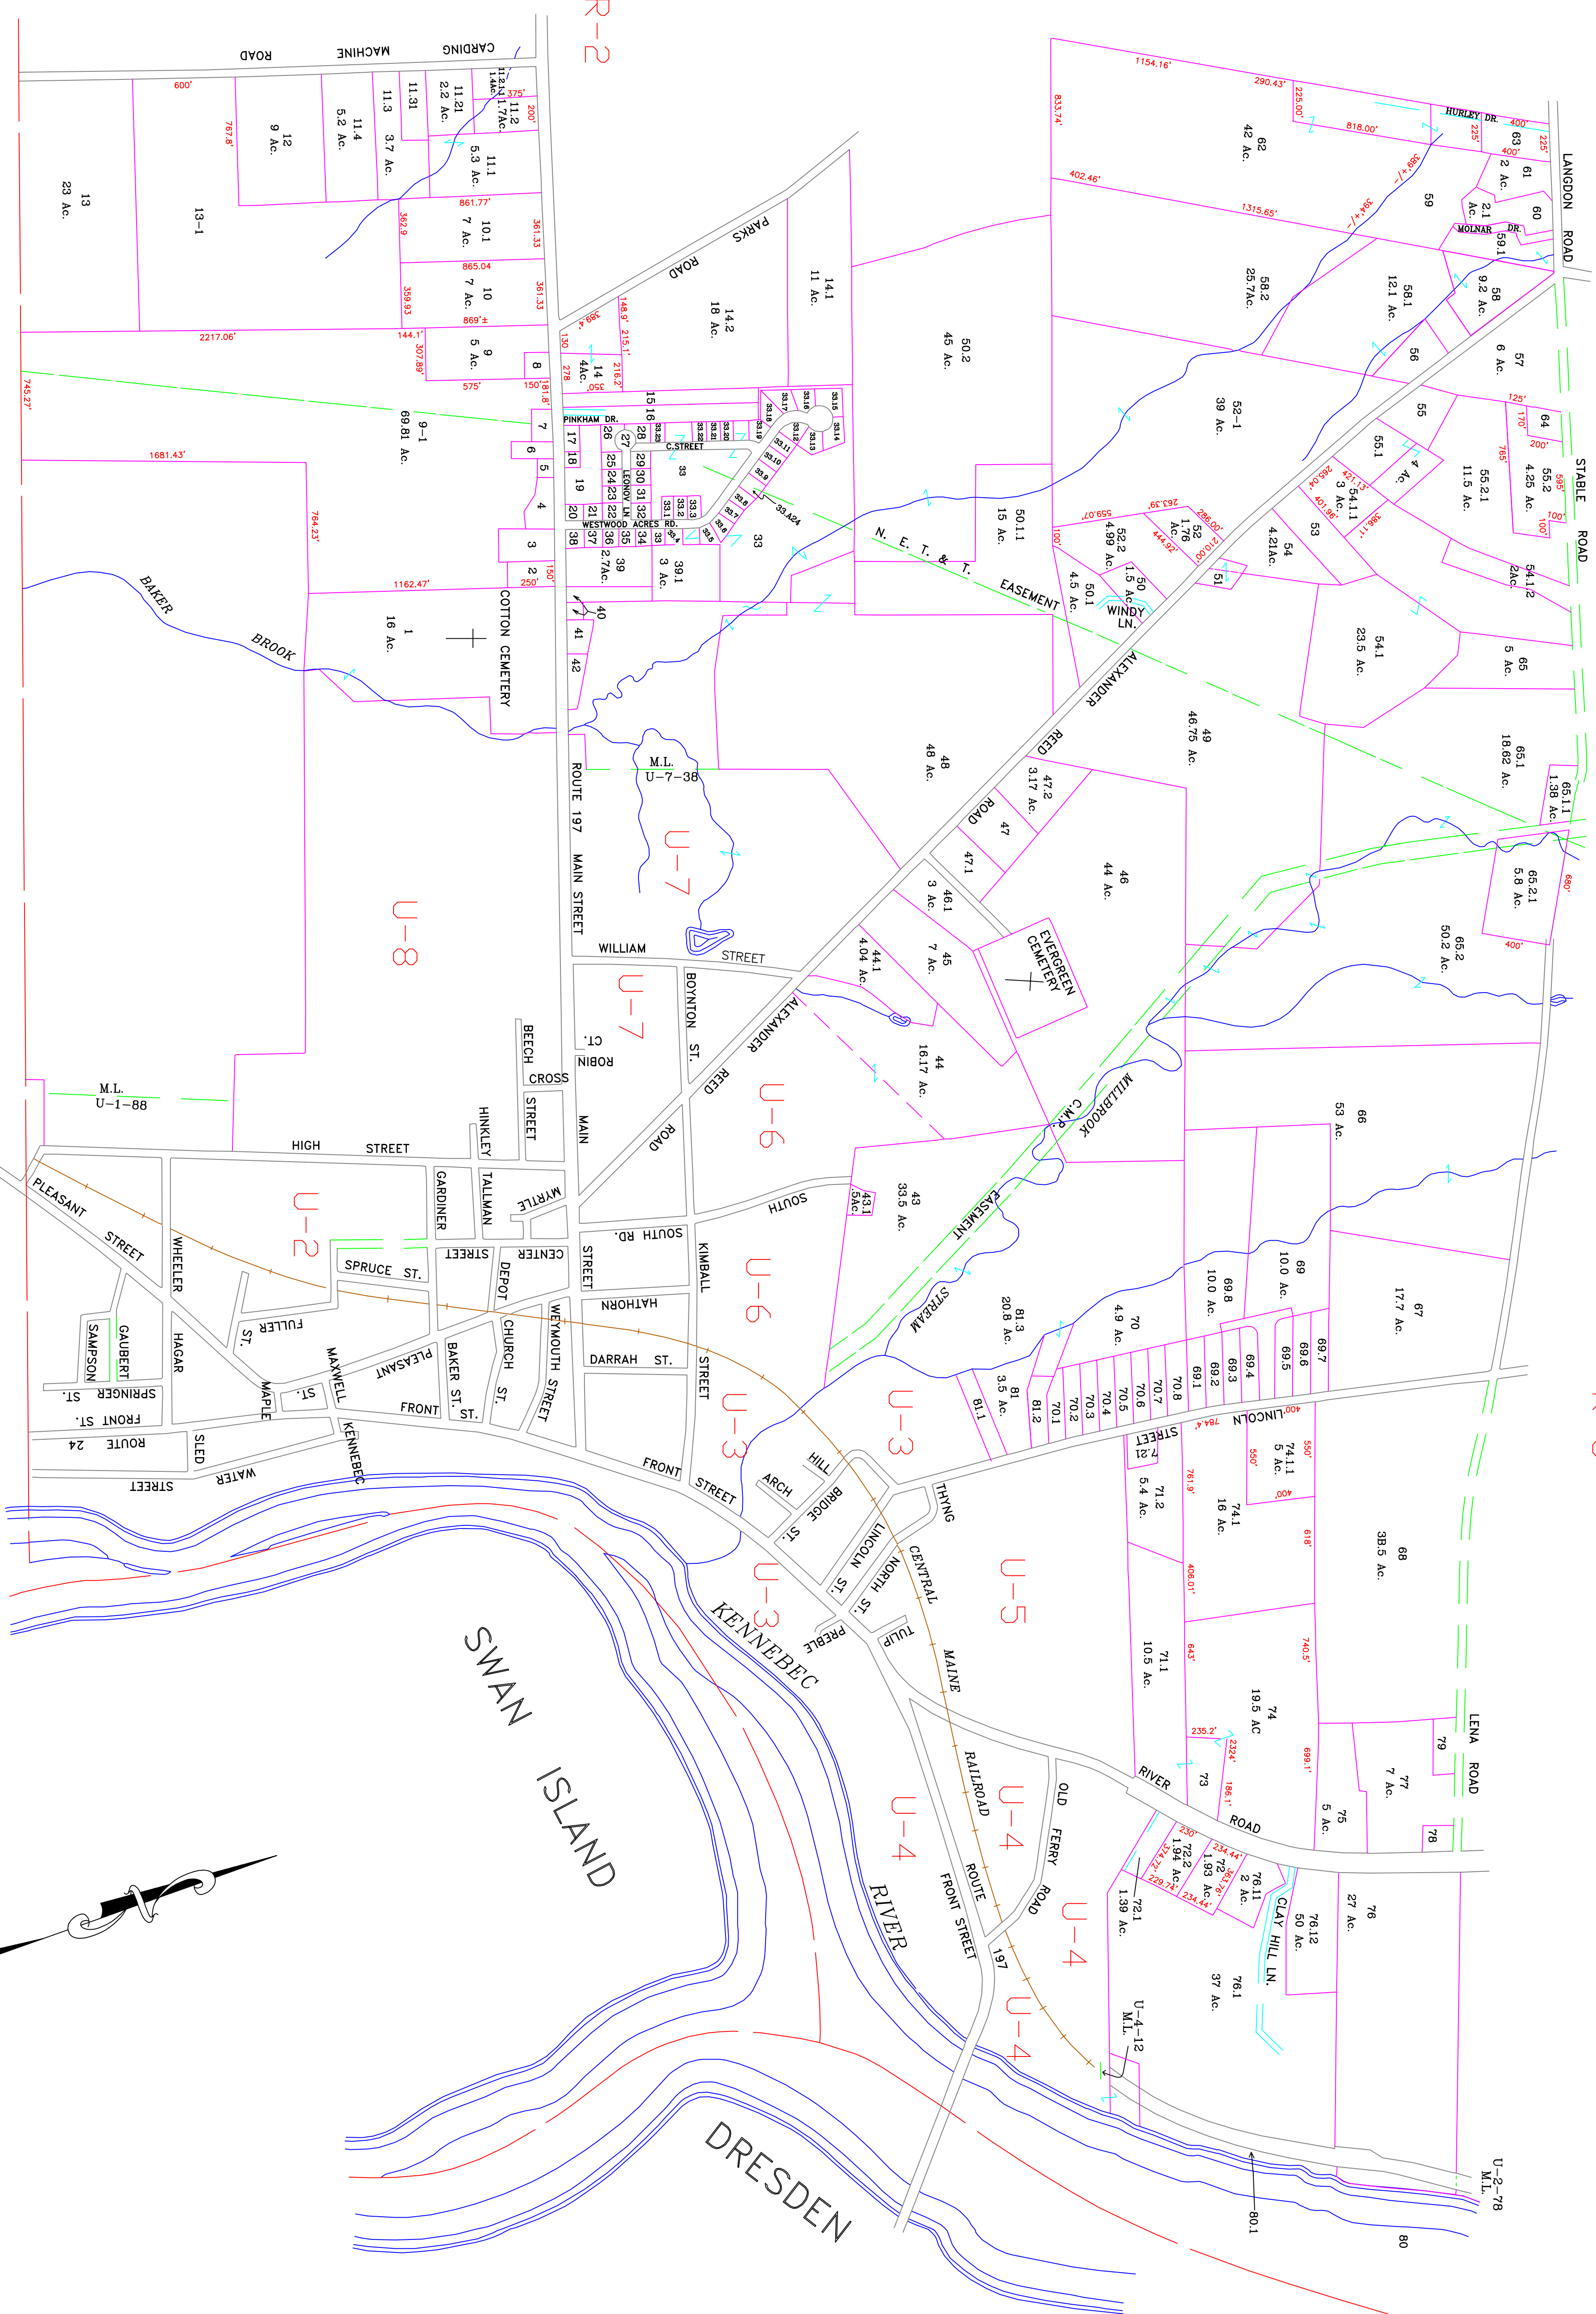

BOWDOINHAM

R-1

UPDATED  
12-28-2020

PREPARED BY  
**DIRIGO SURVEYING**  
 Winthrop, Maine 923-3443

**LEGEND**  
 ADJACENT SHEET NO.  
 COMMON OWNERSHIP  
 DEVELOPMENT LOT NO.  
 SCALED DIMENSION

12  
 OR  
 @  
 ±

PROPERTY MAP  
**RICHMOND**  
 MAINE