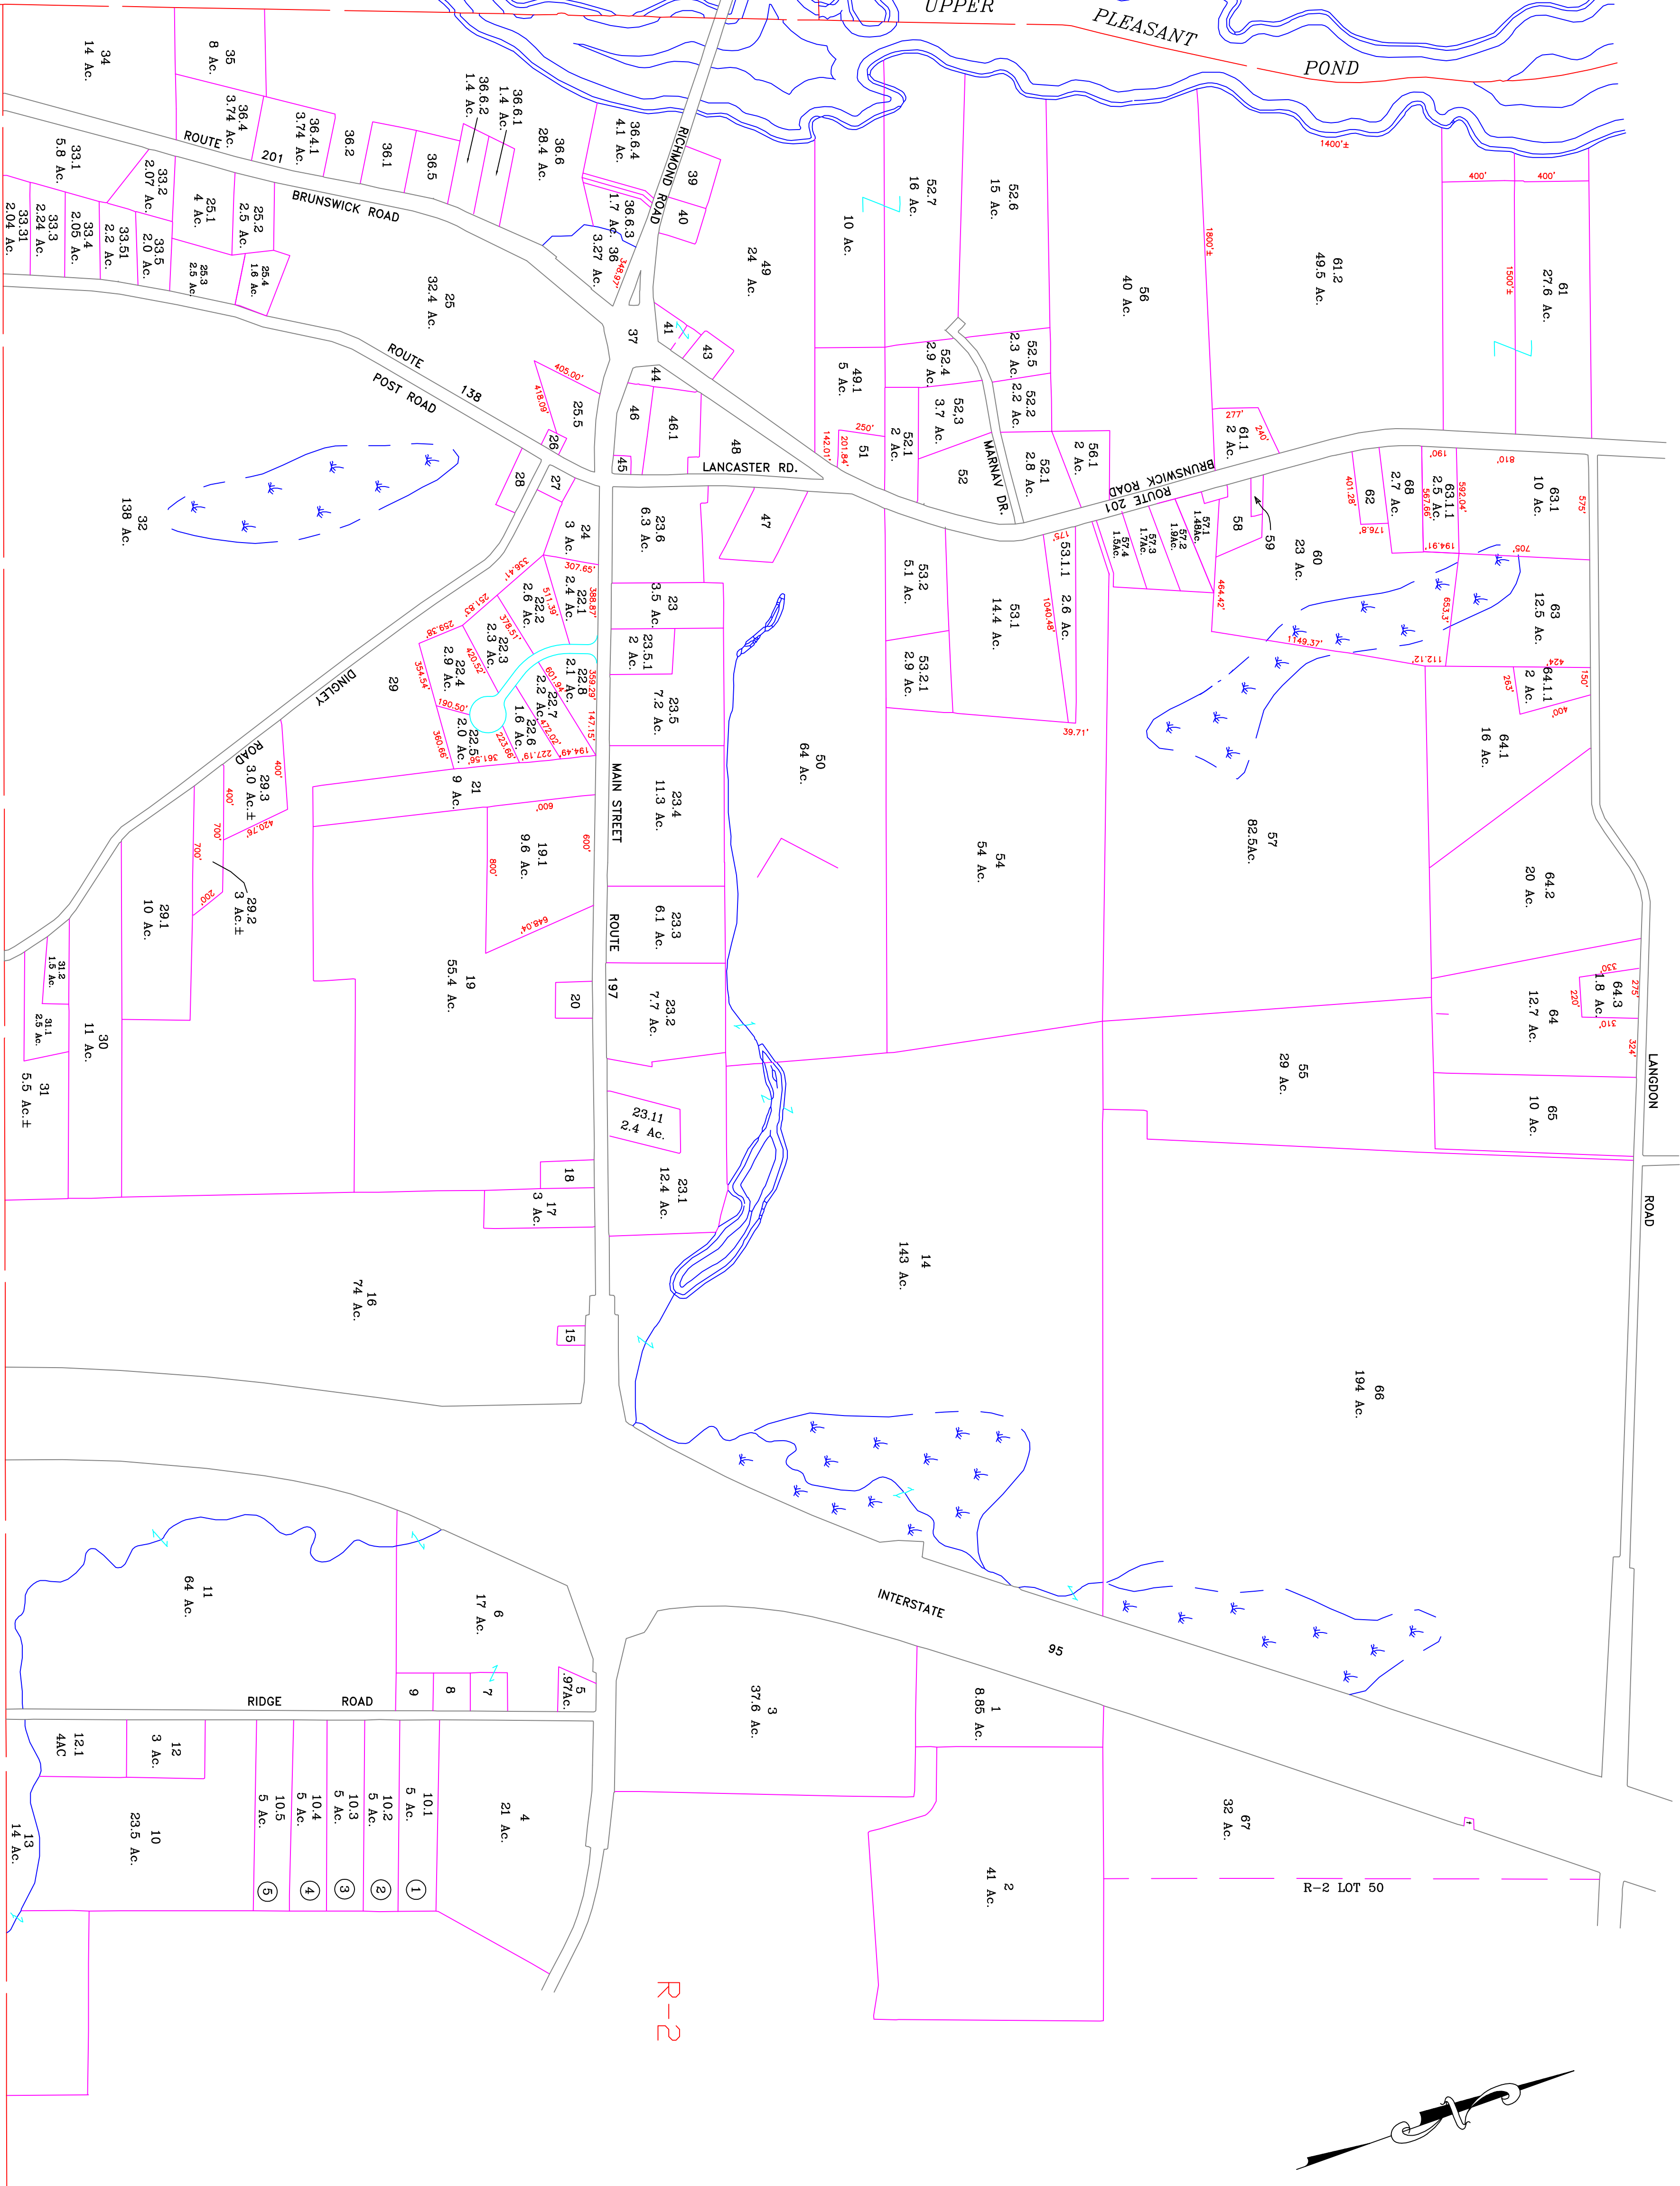

BOWDOIN

LITCHFIELD

UPPER PLEASANT POND

BOWDOINHAM

R-4

R-2

PREPARED BY  
**DIRIGO SURVEYING**  
 Winthrop, Maine 923-3443

**LEGEND**  
 ADJACENT SHEET NO.  
 COMMON OWNERSHIP  
 DEVELOPMENT LOT NO.  
 SCALED DIMENSION

12  
 OR  
 1/4

PROPERTY MAP  
**RICHMOND**  
 MAINE

UPDATED  
 12-28-2020  
**R-3**

NO PARCEL: 17, 38