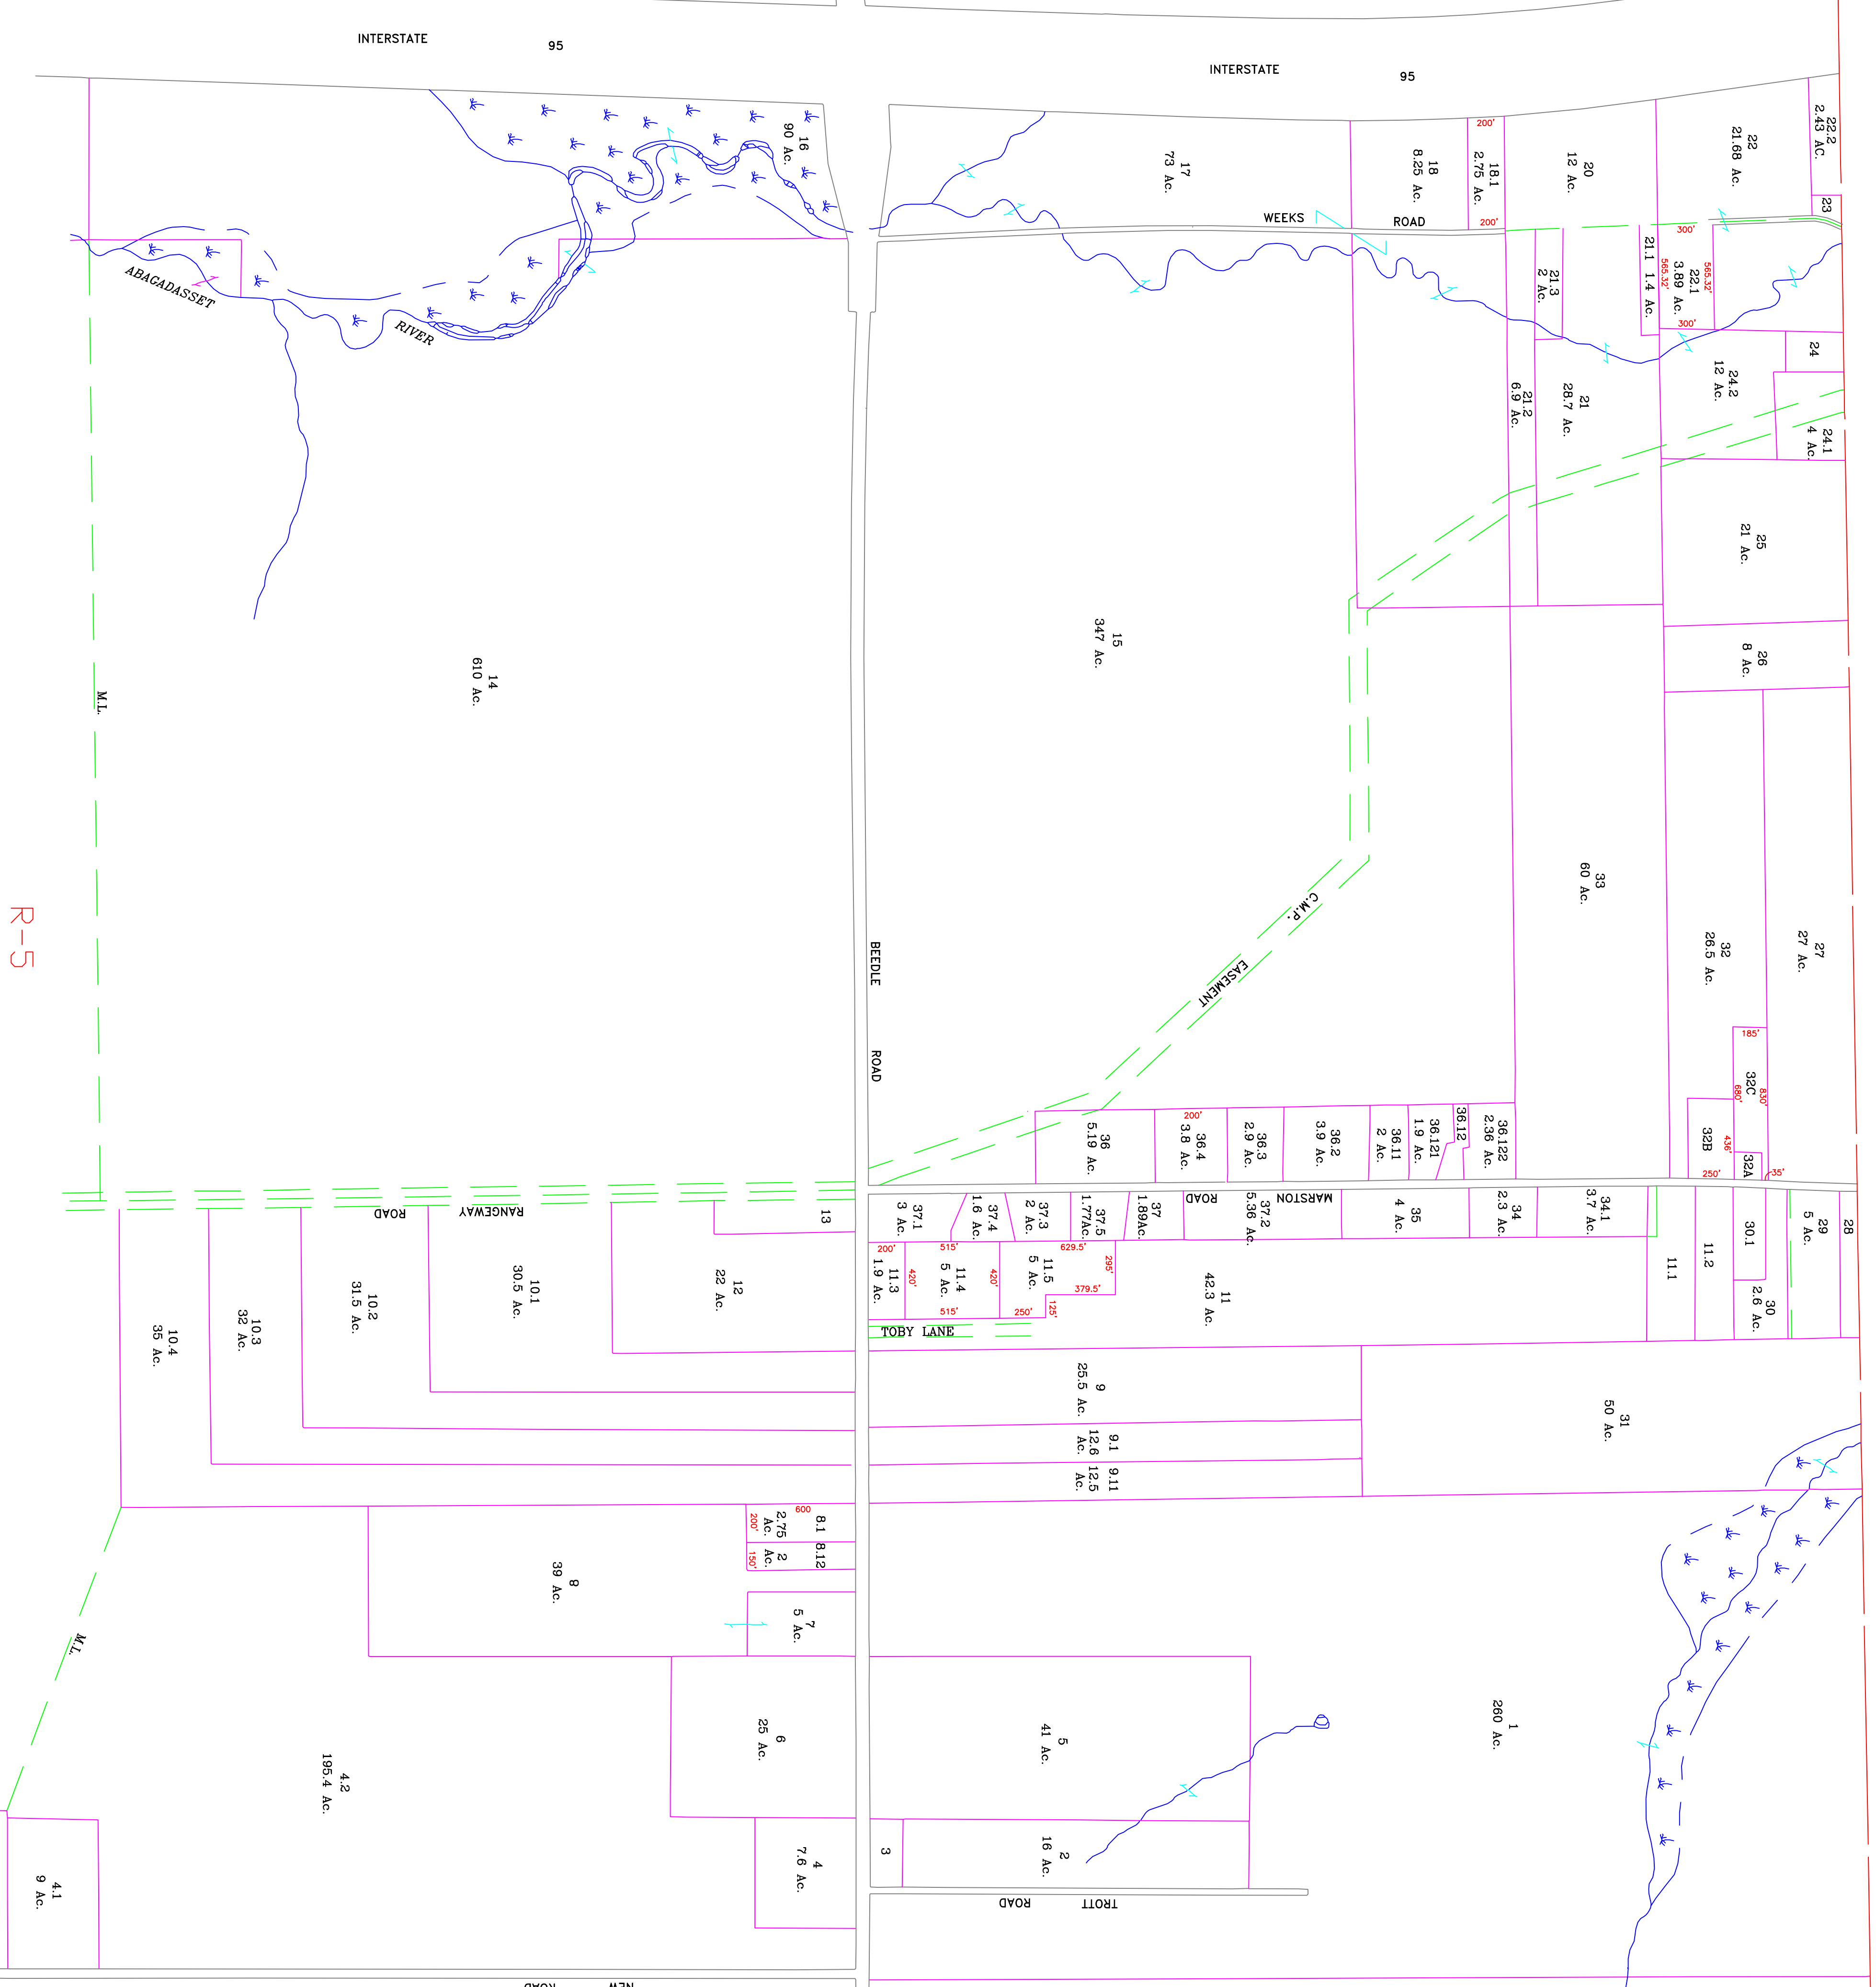

GARDINER

R-9

R-7

R-5

PROPERTY MAP
RICHMOND
 MAINE

LEGEND
 ADJACENT SHEET NO. 12
 COMMON OWNERSHIP OR
 DEVELOPMENT LOT NO. @
 SCALED DIMENSION ±

PREPARED BY
DIRIGO SURVEYING
 Winthrop, Maine 923-3443

UPDATED
 12-28-2020
R-8