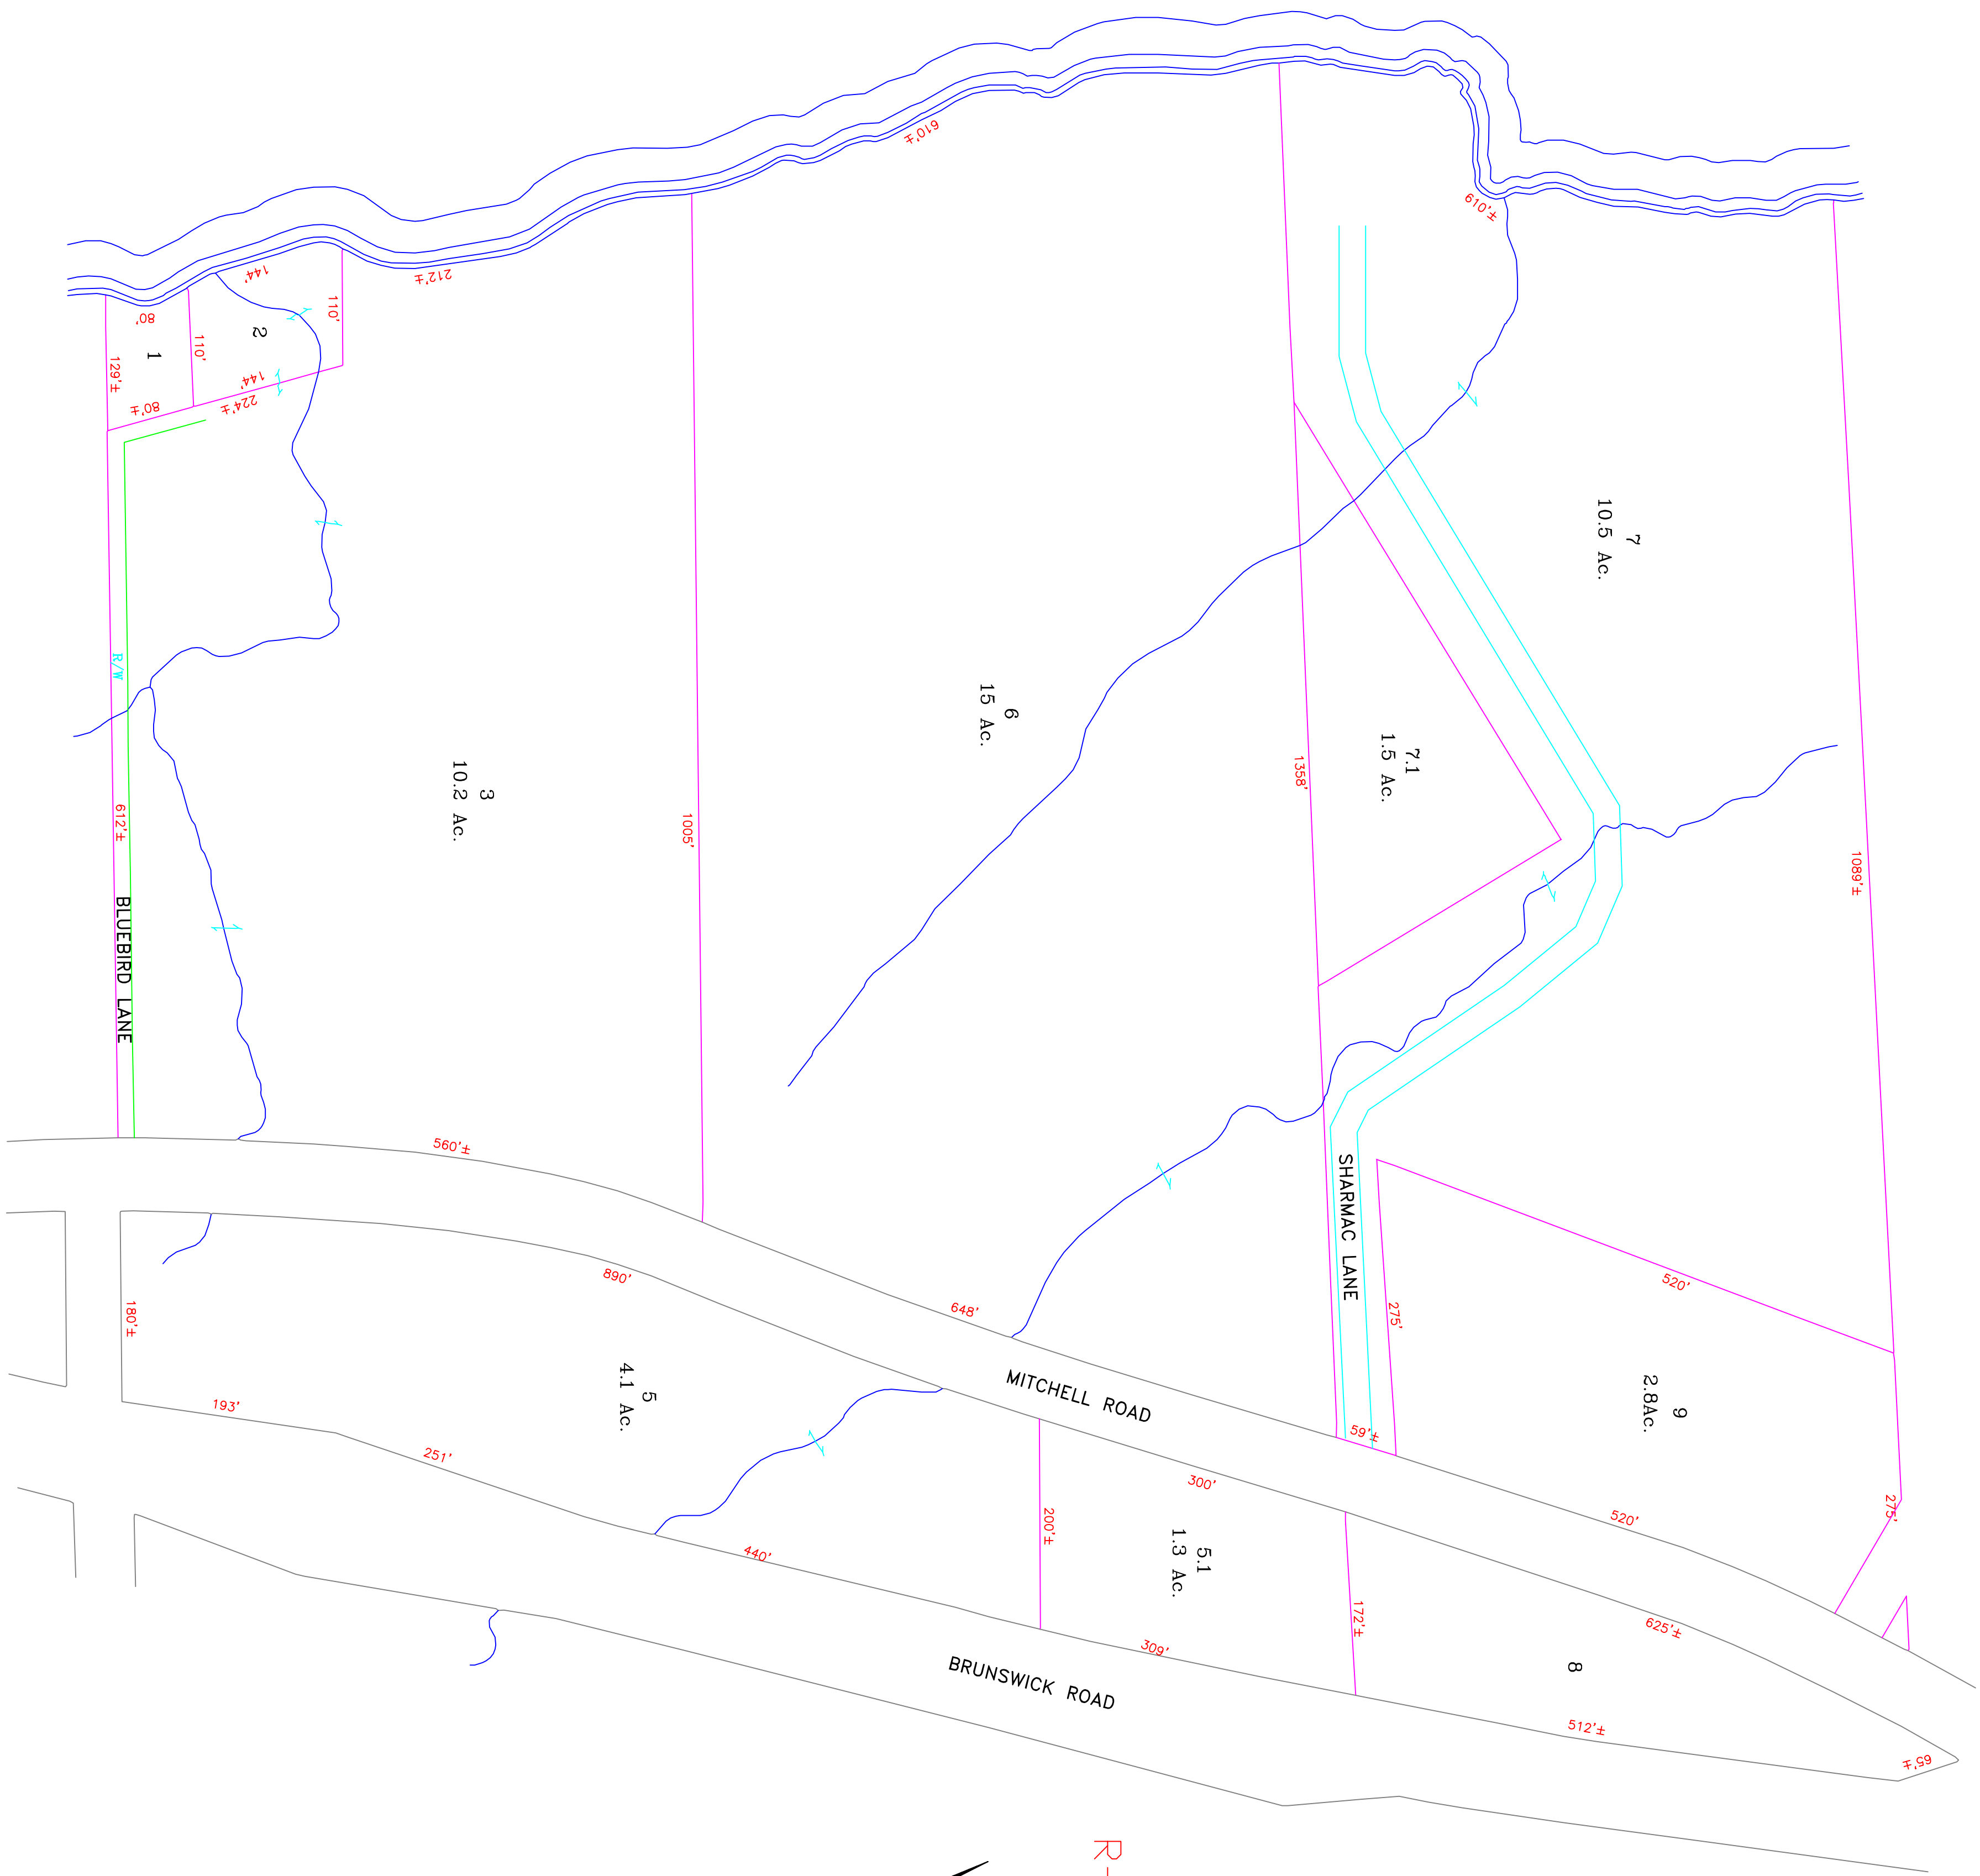

LITCHFIELD

UPPER PLEASANT POND

U-12

U-10

NO. PARCEL 4

R-4

U-11

PREPARED BY
DIRIGO SURVEYING
 Winthrop, Maine 923-3443

LEGEND
 ADJACENT SHEET NO.
 COMMON OWNERSHIP
 DEVELOPMENT LOT NO.
 SCALED DIMENSION

12
 OR
 @
 ±

PROPERTY MAP
RICHMOND
 MAINE