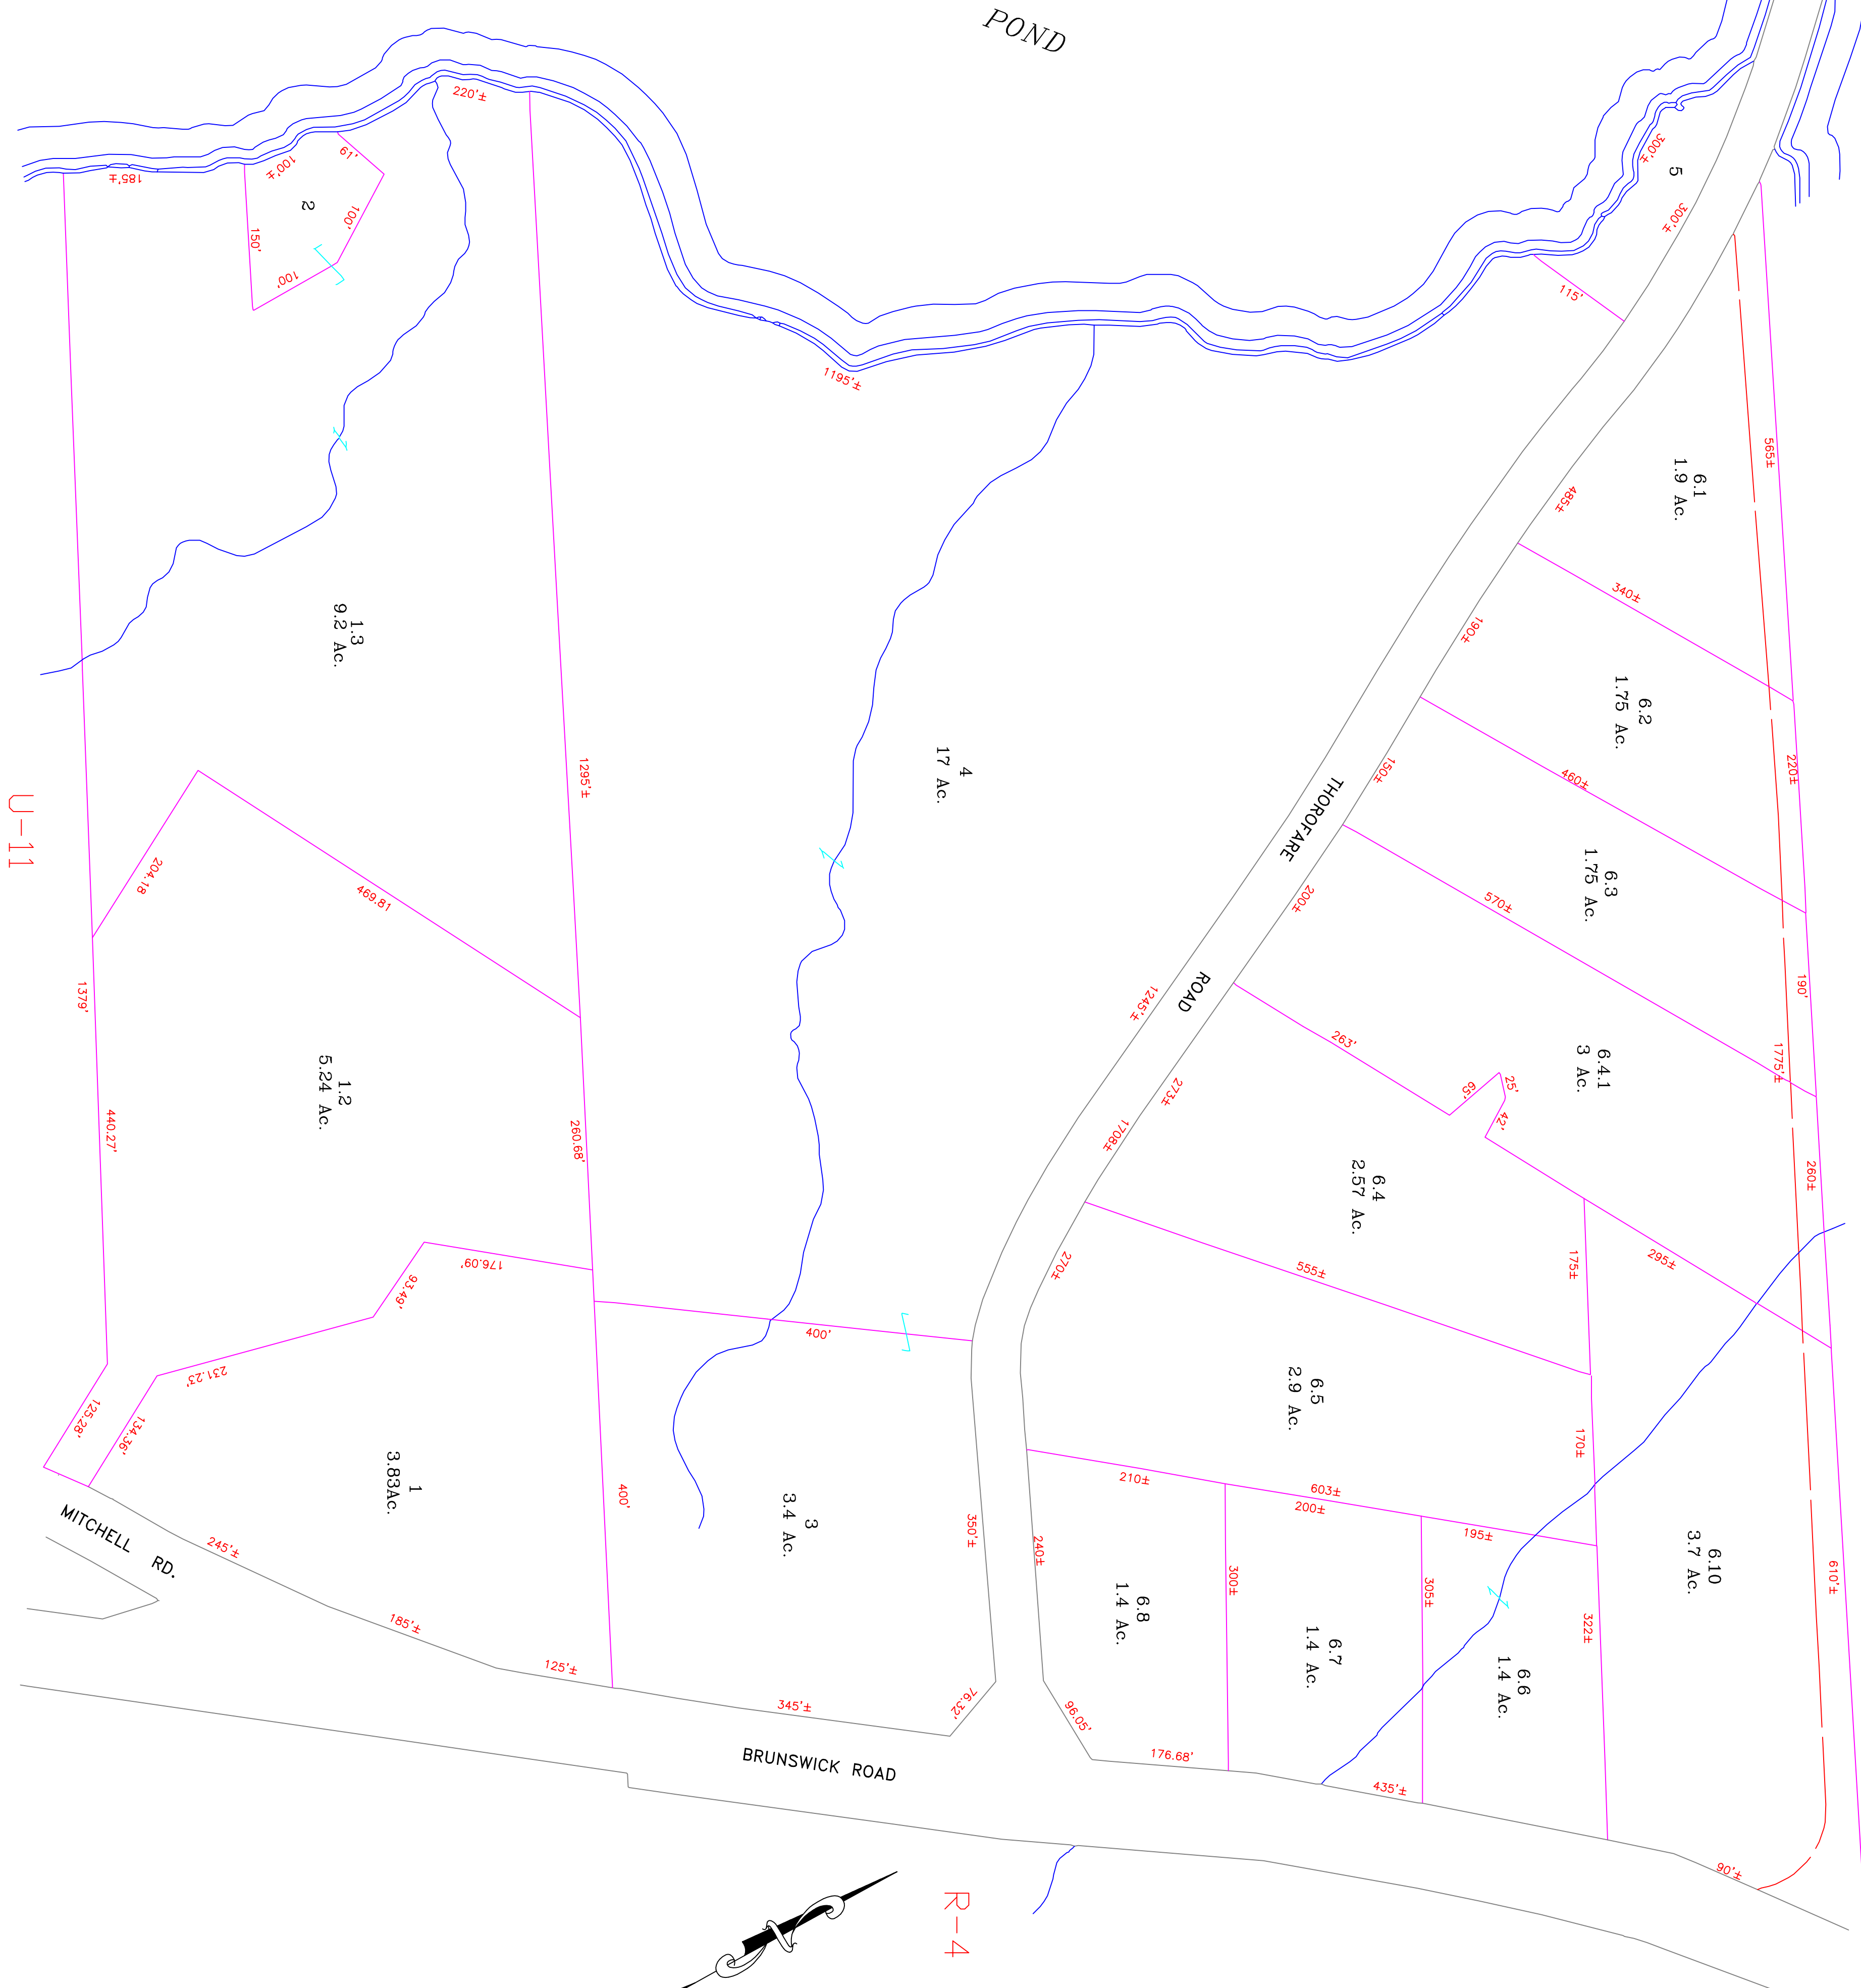

LITCHFIELD

UPPER PLEASANT POND

U-11

U-13

R-4

U-12

PREPARED BY
DIRIGO SURVEYING
 Winthrop, Maine 923-3443

LEGEND
 ADJACENT SHEET NO. 12
 COMMON OWNERSHIP OR
 DEVELOPMENT LOT NO. @
 SCALED DIMENSION ±

PROPERTY MAP
RICHMOND
 MAINE

UPDATED 12-28-2020